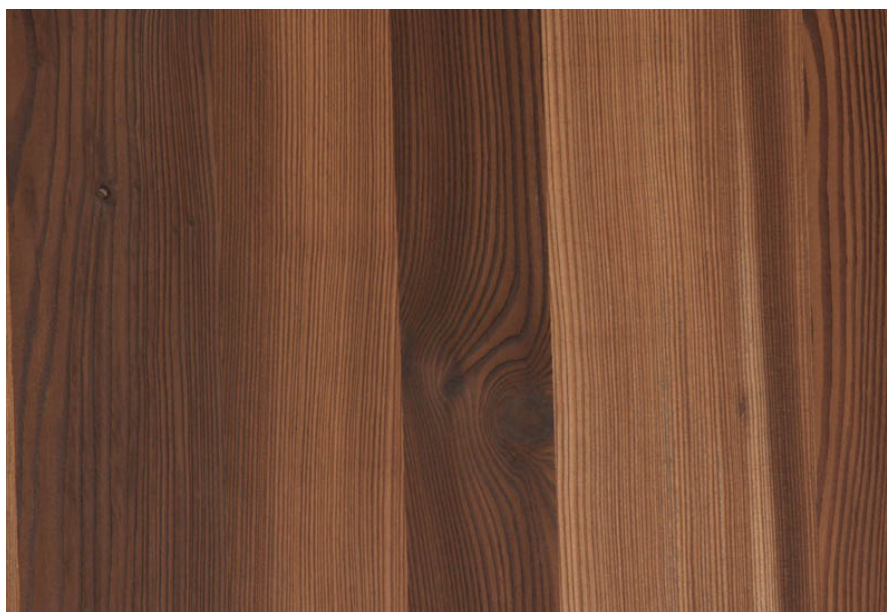

decowood[™]

PREMIUM VENEERS

NATURAL | TEAK | ENGINEERED

PRODUCT SPECIFICATIONS

decowoodveneers.com

PRODUCT SPECIFICATION

HDBX HOUDINI LARCH

Collection : The Specials

Country of Origin : America

Category : The Specials - Textures

Sizes Available : x / x

Sub-category : HDBX

Type Available : Ply / Flexi / Kraft / MDF

Product Name : HDBX Houdini Larch

Grain Pattern Available : Vertical Grain /
Horizontal Grain

Species : Larch

Veneer Thickness : 0.5mm

Color Tone : Dark Brown

Texture : Close Pore

Veneer Cut : Quarter & Crown

Polished/Unpolished : Unpolished

Botanical Name : Larix

Nov 2016 / 30Product Specifications
decowoodveneers.com