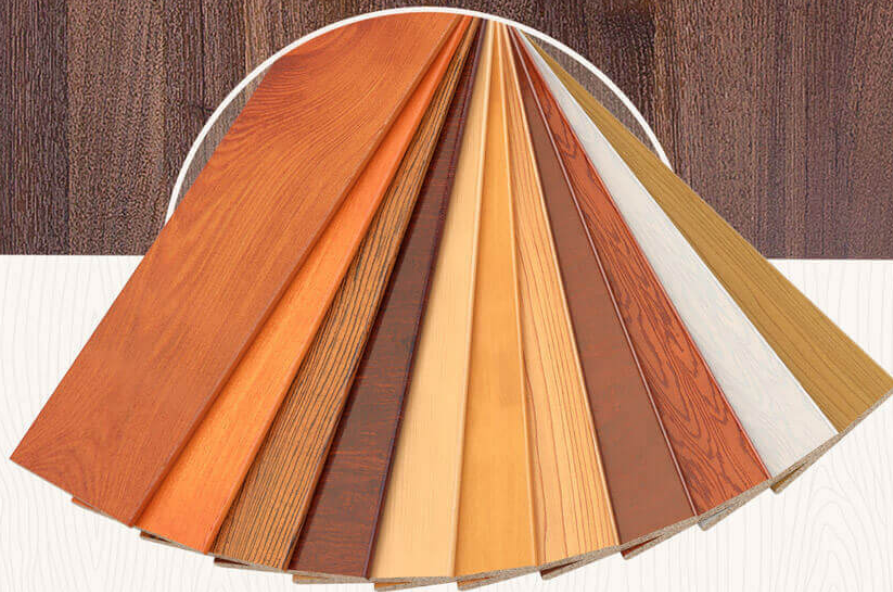

decowood[™]

PREMIUM VENEERS

NATURAL | TEAK | ENGINEERED

PRODUCT SPECIFICATIONS

decowoodveneers.com

PRODUCT SPECIFICATION

HDBX HOUDINI LARCH

Collection : The Specials

Country of Origin : America

Category : The Specials - Textures

Sizes Available : x / x

Sub-category : HDBX

Type Available : Ply / Flexi / Kraft / MDF

Product Name : HDBX Houdini Larch

Grain Pattern Available : Vertical Grain /
Horizontal Grain

Species : Larch

Veneer Thickness : 0.5mm

Color Tone : Dark Brown

Texture : Close Pore

Veneer Cut : Quarter & Crown

Polished/Unpolished : Unpolished

Botanical Name : Larix

Nov 2016 / 30Product Specifications
decowoodveneers.com