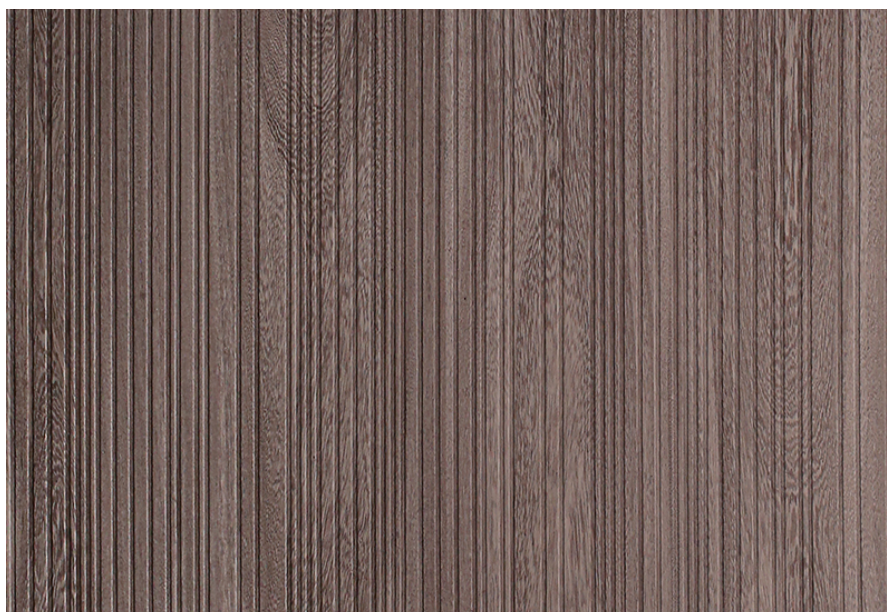

decowood[™]

PREMIUM VENEERS

NATURAL | TEAK | ENGINEERED

PRODUCT SPECIFICATIONS

decowoodveneers.com

PRODUCT SPECIFICATION

LINEAR - SUCUPIRA DYED GREY

Collection : The Specials

Country of Origin : Brazil

Category : The Specials - Textures

Sizes Available : x / 4' x 8'

Sub-category : Etched Wooden Surfaces - Linear

Type Available : HDMR/Flexi

Product Name : Linear - Sucupira Dyed Grey

Grain Pattern Available : Vertical Grain

Species : Sucupira

Veneer Thickness : 0.5 mm

Color Tone : Grey

Texture : Close Pore

Veneer Cut : Quarter

Polished/Unpolished :

Botanical Name : Diplotropis Racemosa