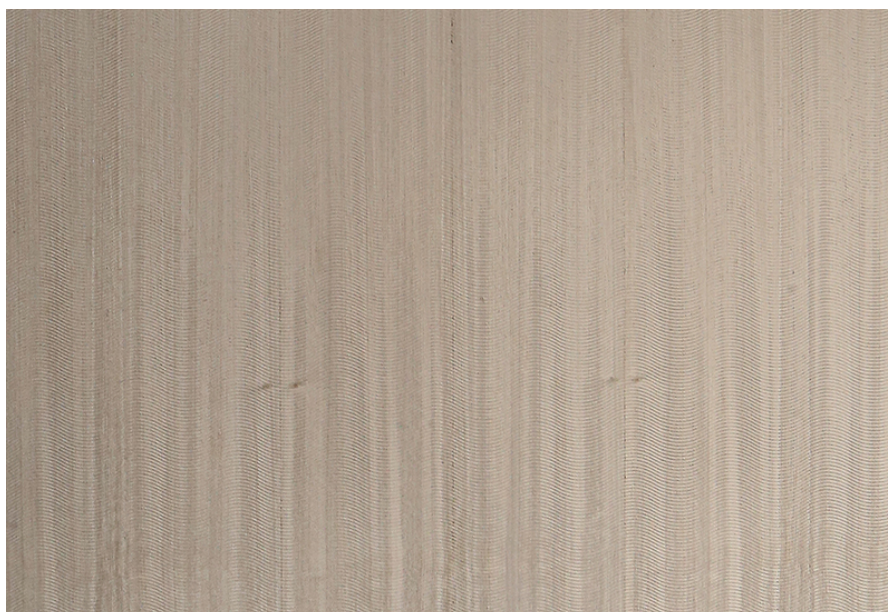

decowood[™]

PREMIUM VENEERS

NATURAL | TEAK | ENGINEERED

PRODUCT SPECIFICATIONS

PRODUCT SPECIFICATION

DRIFT - KOTO DYED SILVER GREY

Collection : The Specials

Country of Origin : Africa

Category : The Specials - Textures

Sizes Available : x / 4' x 8'

Sub-category : Etched Wooden Surfaces - Drift

Type Available : HDMR/Flexi

Product Name : Drift - Koto Dyed Silver Grey

Grain Pattern Available : Vertical Grain

Species : Koto

Veneer Thickness : 0.5 mm

Color Tone : Grey

Texture : Close Pore

Veneer Cut : Quarter

Polished/Unpolished :

Botanical Name : Pterygota Macrocarpa

Nov 2016 / 30Product Specifications
decowoodveneers.com