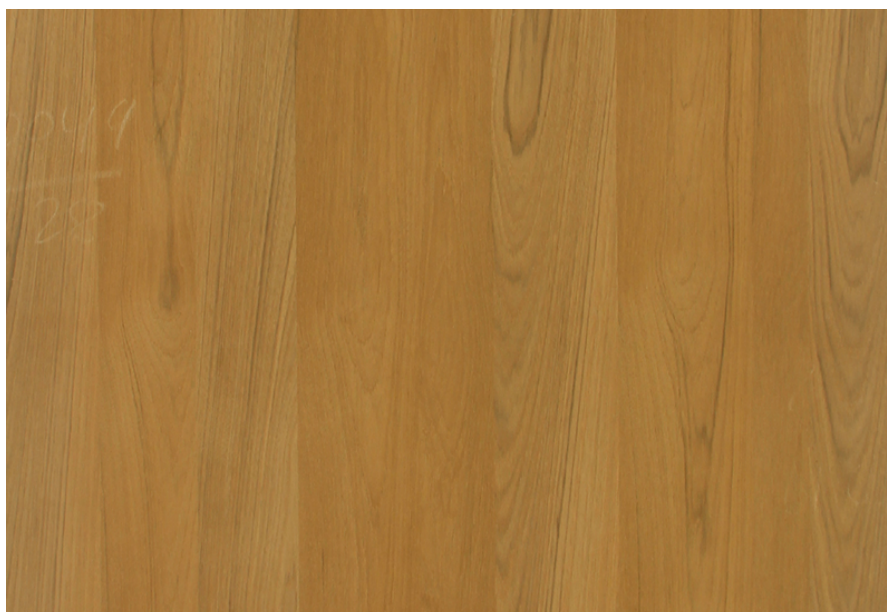

decowood[™]

PREMIUM VENEERS

NATURAL | TEAK | ENGINEERED

PRODUCT SPECIFICATIONS

PRODUCT SPECIFICATION

TEAK CLASSIC

Collection : Teak

Country of Origin : Burma

Category : Teak

Sizes Available : 3 x 7 / 4 x 8 / 10x4

Sub-category : Teak Classic

Type Available : MDF

Product Name : Teak Classic

Grain Pattern Available : Vertical Grain /
Horizontal Grain

Species : Teak

Veneer Thickness : 0.5mm

Color Tone : Light Brown

Texture : Close Pore

Veneer Cut : Quarter

Polished/Unpolished : Unpolished

Botanical Name : TECTONA GRANDIS

Nov 2016 / 30Product Specifications
decowoodveneers.com