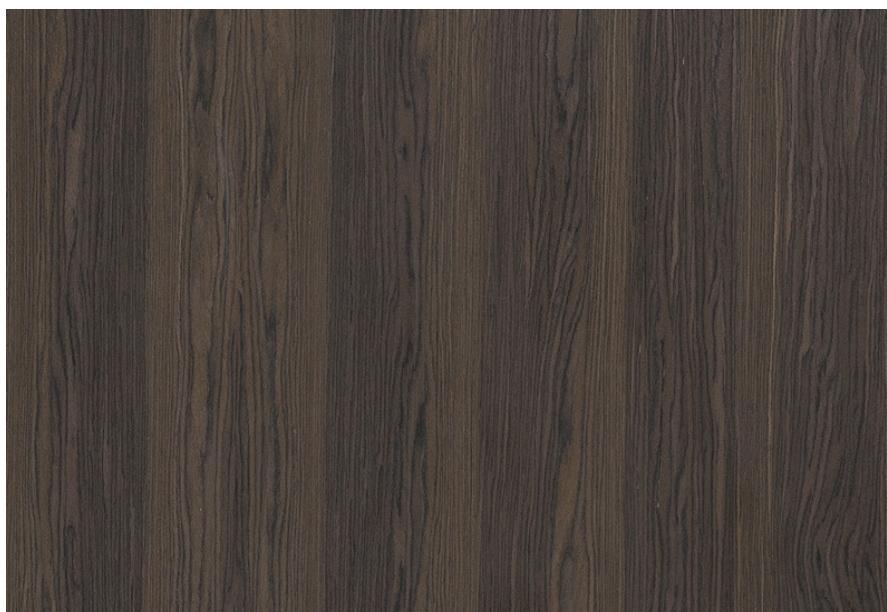

decowood[™]

PREMIUM VENEERS

NATURAL | TEAK | ENGINEERED

PRODUCT SPECIFICATIONS

PRODUCT SPECIFICATION

ROYAL LINEARZ

Collection : Engineered

Country of Origin : Italy

Category : Timberland

Sizes Available : x / x

Sub-category : Timberland

Type Available : Ply / Flexi / Kraft / MDF

Product Name : Royal Linearz

Grain Pattern Available : Vertical Grain

Species : N/A

Veneer Thickness : 0.25 mm

Color Tone : Dark Brown

Texture : Close Pore

Veneer Cut : Quarter

Polished/Unpolished : Unpolished

Botanical Name : N/A

Nov 2016 / 30Product Specifications
decowoodveneers.com