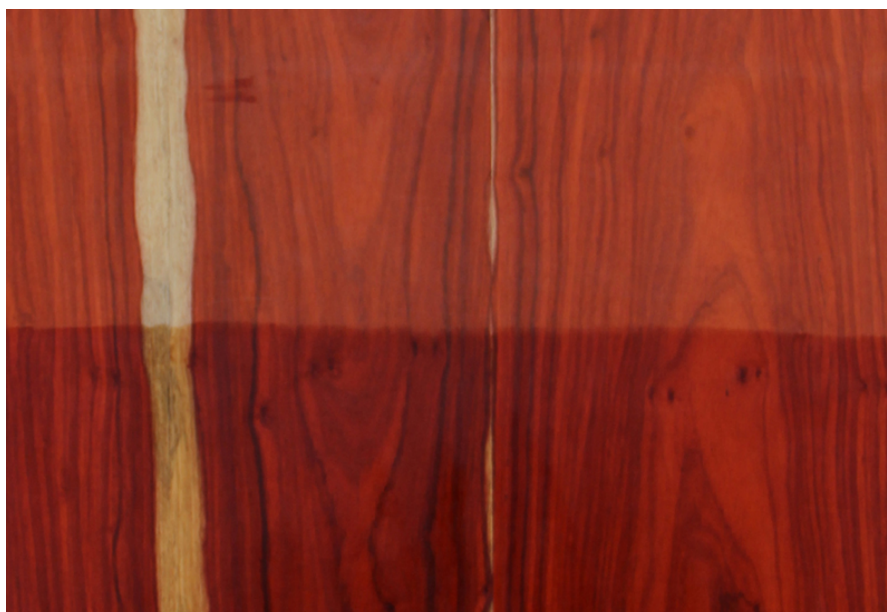

decowood[™]

PREMIUM VENEERS

NATURAL | TEAK | ENGINEERED

PRODUCT SPECIFICATIONS

PRODUCT SPECIFICATION

OPACA

Collection : Natural

Country of Origin : America

Category : Naturals

Sizes Available : 3 x 7 / 4 x 8

Sub-category : Redwoods

Type Available : Ply / Flexi / Kraft / MDF

Product Name : OPACA

Grain Pattern Available : Vertical Grain / Horizontal Grain

Species : Blood Wood

Veneer Thickness : 0.5mm

Color Tone : Brown Red

Texture : Close Pore

Veneer Cut : N.A

Polished/Unpolished :

Botanical Name : *Brosimum rubescens*

Nov 2016 / 30Product Specifications
decowoodveneers.com