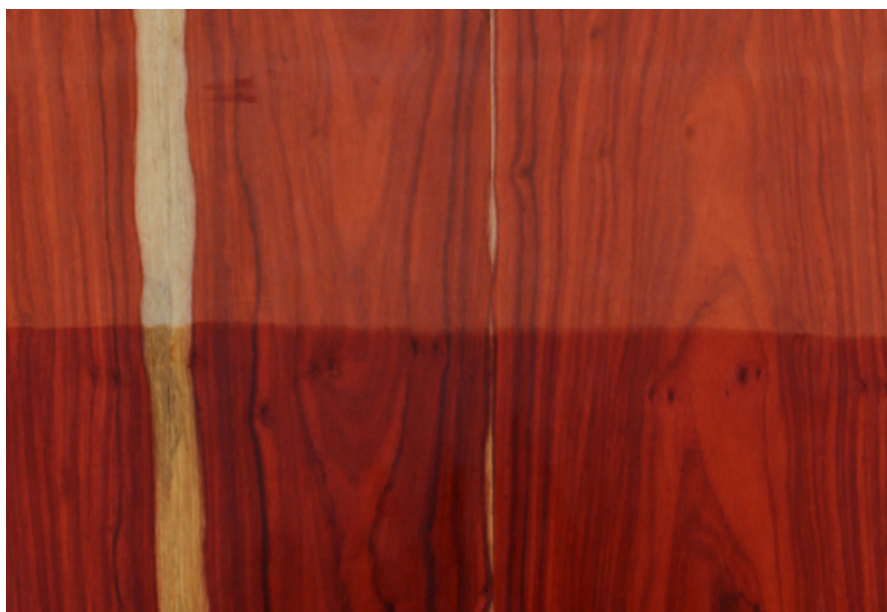

decowood[™]

PREMIUM VENEERS

NATURAL | TEAK | ENGINEERED

PRODUCT SPECIFICATIONS

PRODUCT SPECIFICATION

OPACA

Collection : Natural

Country of Origin : America

Category : Naturals

Sizes Available : 3 x 7 / 4 x 8

Sub-category : Redwoods

Type Available : Ply / Flexi / Kraft / MDF

Product Name : OPACA

Grain Pattern Available : Vertical Grain /
Horizontal Grain

Species : Blood Wood

Veneer Thickness : 0.5mm

Color Tone : Brown Red

Texture : Close Pore

Veneer Cut : N.A

Polished/Unpolished :

Botanical Name : *Brosimum rubescens*

Nov 2016 / 30Product Specifications
decowoodveneers.com