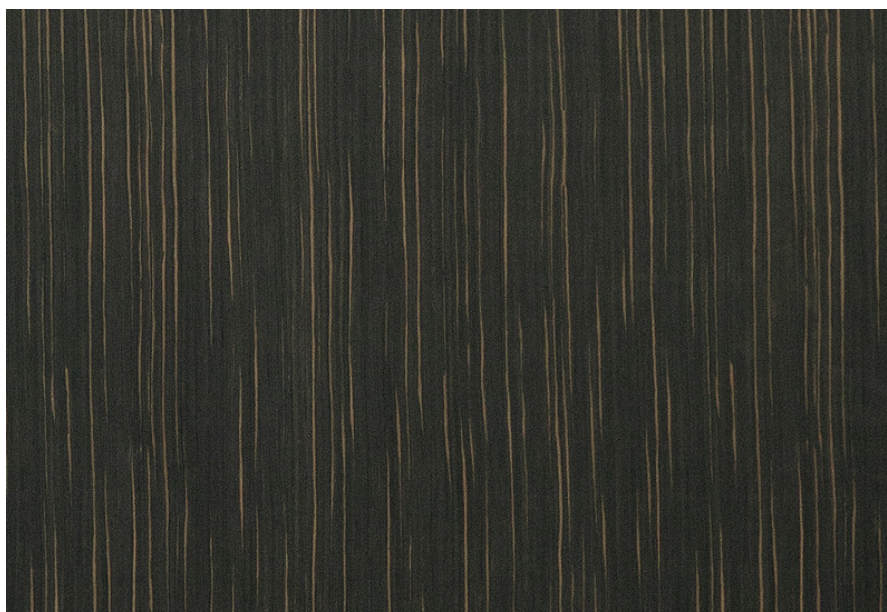

decowood[™]

PREMIUM VENEERS

NATURAL | TEAK | ENGINEERED

PRODUCT SPECIFICATIONS

PRODUCT SPECIFICATION

MAKASAR DIVINE

Collection : Engineered

Country of Origin : Italy

Category : Exotique

Sizes Available : 3' x 7' / 4' x 8' / 10'x 4'

Sub-category : Exotique

Type Available : Ply / Flexi / Kraft / MDF

Product Name : Makasar Divine

Grain Pattern Available : Vertical Grain

Species : Mahogany

Veneer Thickness : 0.25 mm

Color Tone : Light Brown

Texture : Close Pore

Veneer Cut : Quarter

Polished/Unpolished : Unpolished

Botanical Name : N/A

Nov 2016 / 30Product Specifications
decowoodveneers.com