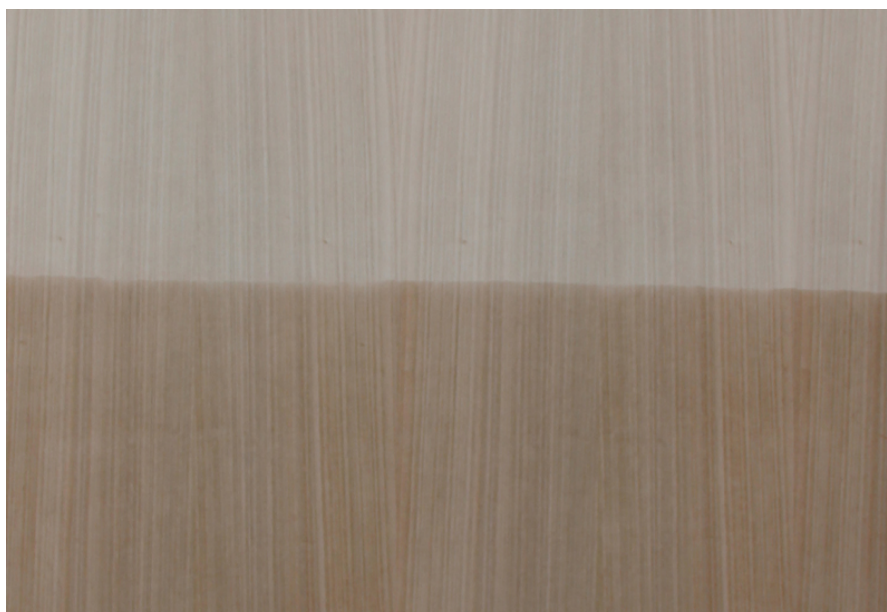

### KOTO DYED STEEL GREY

Collection : Natural

Country of Origin : Italy

Category : Rainbow

Sizes Available : 3' x 7' / 4' x 8' / 10'x 4'

Sub-category : Koto

Type Available : Ply / Flexi / Kraft / MDF

Product Name : Koto Dyed Steel Grey

Grain Pattern Available : Vertical Grain / Horizontal Grain

Species : Koto

Veneer Thickness : 0.5mm

Color Tone : Grey

Texture : Close Pore

Veneer Cut : Quarter

Polished/Unpolished : Unpolished

Botanical Name : PTERYGOTA  
MACROCARPA