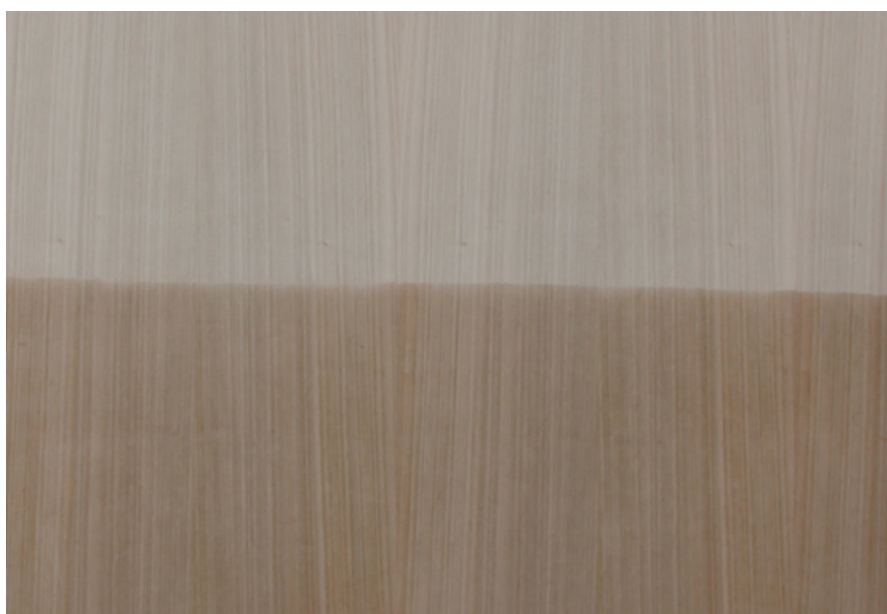

decowood[™]

PREMIUM VENEERS

NATURAL | TEAK | ENGINEERED

PRODUCT SPECIFICATIONS

PRODUCT SPECIFICATION

KOTO DYED STEEL GREY

Collection : Natural

Country of Origin : Italy

Category : Rainbow

Sizes Available : x / 4' x 8' / 10'x 4'

Sub-category : Koto

Type Available : Ply / Flexi / Kraft / MDF

Product Name : Koto Dyed Steel Grey

Grain Pattern Available : Vertical Grain / Horizontal Grain

Species : Koto

Veneer Thickness : 0.5mm

Color Tone : Grey

Texture : Close Pore

Veneer Cut : Quarter

Polished/Unpolished : Unpolished

Botanical Name : PTERYGOTA
MACROCARPA

Nov 2016 / 30Product Specifications
decowoodveneers.com