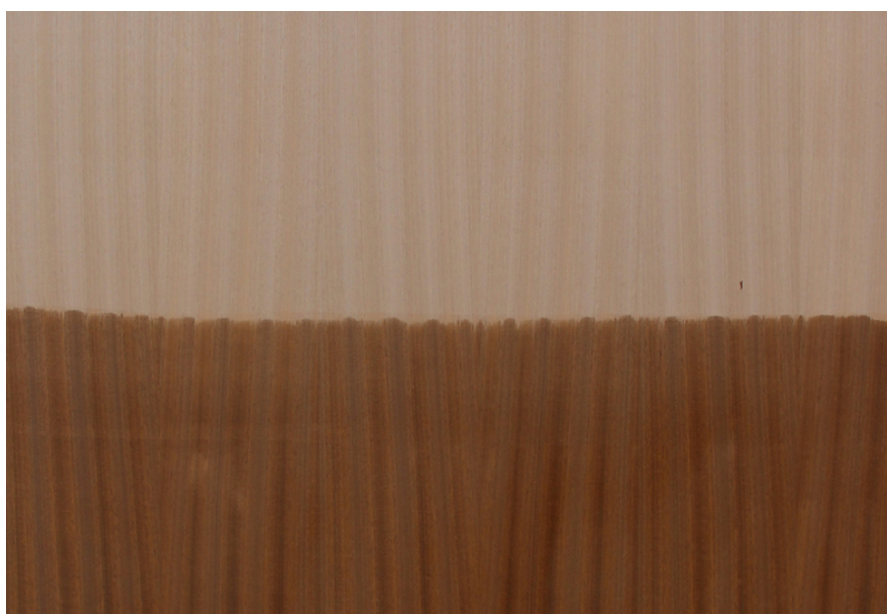

decowood[™]

PREMIUM VENEERS

NATURAL | TEAK | ENGINEERED

PRODUCT SPECIFICATIONS

PRODUCT SPECIFICATION

KOTO DYED WENGE

Collection : Natural

Country of Origin : Italy

Category : Rainbow

Sizes Available : x / 4 x 8 / 10x4

Sub-category : Koto

Type Available : Ply / Flexi / Kraft / MDF

Product Name : Koto Dyed Wenge

Grain Pattern Available : Vertical Grain / Horizontal Grain

Species : Koto

Veneer Thickness : 0.5mm

Color Tone : Dark Brown

Texture : Close Pore

Veneer Cut : Quarter

Polished/Unpolished : Unpolished

Botanical Name : PTERYGOTA
MACROCARPA

Nov 2016 / 30Product Specifications
decowoodveneers.com