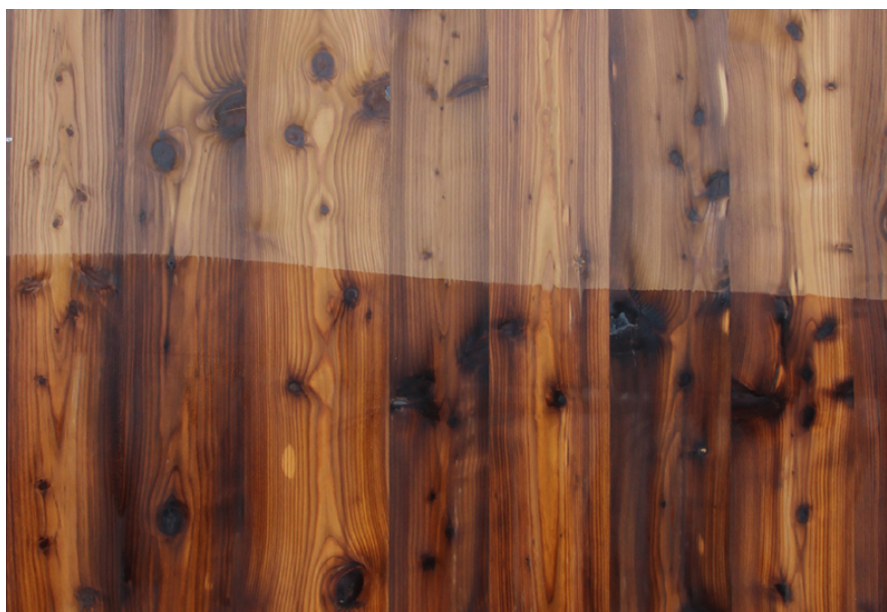

PRODUCT SPECIFICATION

VINTAGE LARCH

Collection : Natural

Country of Origin : America

Category : Naturals

Sizes Available : x / x

Sub-category : Bronze Wood

Type Available : Ply / Flexi / Kraft / MDF

Product Name : Vintage Larch

Grain Pattern Available : Vertical Grain / Horizontal Grain