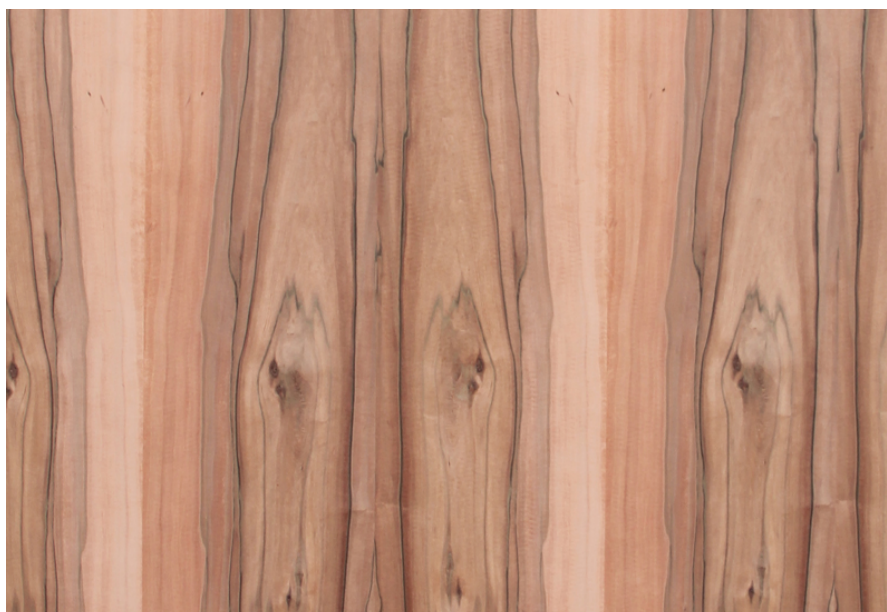

decowood[™]

PREMIUM VENEERS

NATURAL | TEAK | ENGINEERED

PRODUCT SPECIFICATIONS

PRODUCT SPECIFICATION

SMOKED TINEO

Collection : Natural

Country of Origin : N.A

Category : Smoked

Sizes Available : x / x

Sub-category : Smoked Standard

Type Available : Ply / Flexi / Kraft / MDF

Product Name : Smoked Tineo

Grain Pattern Available : Vertical Grain /
Horizontal Grain

Species : Tineo

Veneer Thickness : 0.5mm

Color Tone : Dark Brown

Texture : Close Pore

Veneer Cut : Quarter & Crown

Polished/Unpolished : Unpolished

Botanical Name : N.A

Nov 2016 / 30Product Specifications
decowoodveneers.com