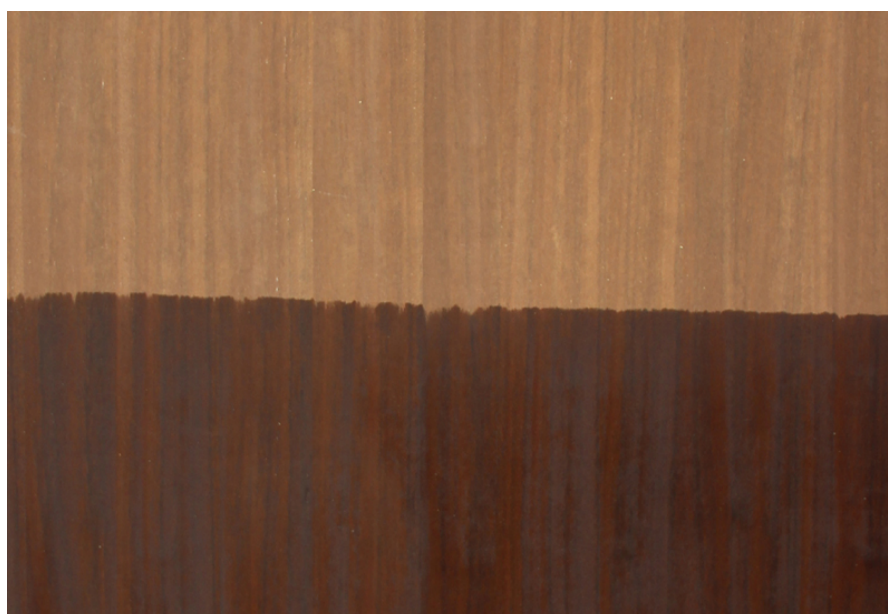

PRODUCT SPECIFICATION

SMOKED TIGER WOOD

Collection : Natural

Country of Origin : N.A

Category : Smoked

Sizes Available : x / x

Sub-category : Smoked Standard

Type Available : Ply / Flexi / Kraft / MDF

Product Name : Smoked Tiger Wood

Grain Pattern Available : Vertical Grain /
Horizontal Grain