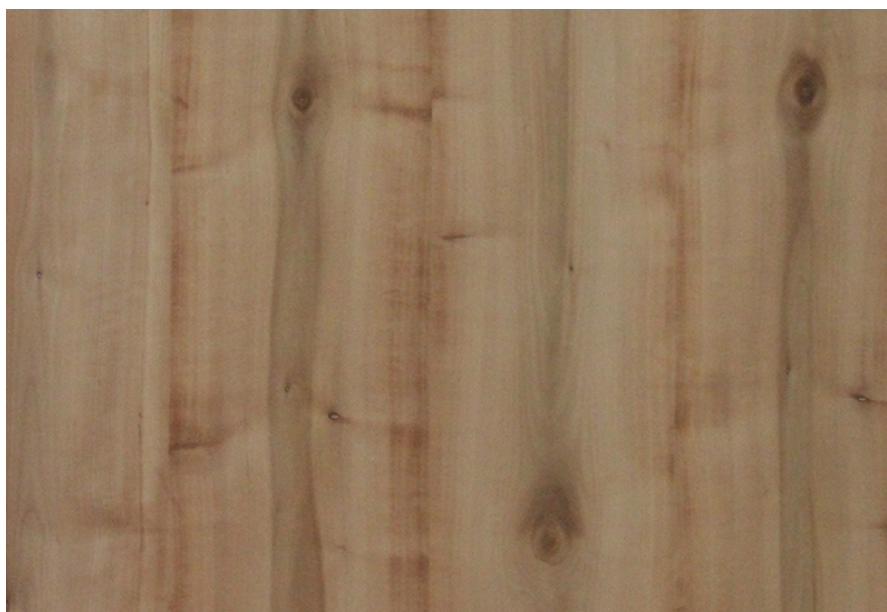

decowood[™]

PREMIUM VENEERS

NATURAL | TEAK | ENGINEERED

PRODUCT SPECIFICATIONS

PRODUCT SPECIFICATION

EXOTICS

Collection : Natural

Country of Origin : America

Category : Naturals

Sizes Available : 3 x 7 / 4 x 8

Sub-category : Exotic

Type Available : Ply / Flexi / Kraft / MDF

Product Name : Exotics

Grain Pattern Available : Vertical Grain / Horizontal Grain

Species : Madrona

Veneer Thickness : 0.5mm

Color Tone : Light Brown

Texture : Close Pore

Veneer Cut : N.A

Polished/Unpolished : Unpolished

Botanical Name : Arbutus Menziesii

Nov 2016 / 30Product Specifications
decowoodveneers.com