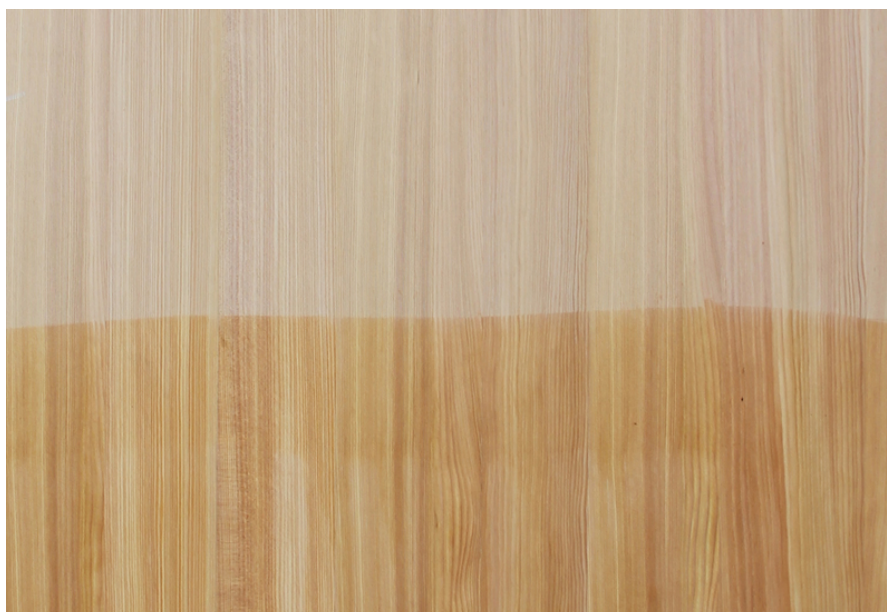

decowood[™]

PREMIUM VENEERS

NATURAL | TEAK | ENGINEERED

PRODUCT SPECIFICATIONS

PRODUCT SPECIFICATION

LARCH

Collection : Natural

Country of Origin : America

Category : Naturals

Sizes Available : x / x

Sub-category : Bronze Wood

Type Available : Ply / Flexi / Kraft / MDF

Product Name : Larch

Grain Pattern Available : Vertical Grain / Horizontal Grain

Species : Larch

Veneer Thickness : 0.5mm

Color Tone : Brown Red

Texture : Close Pore

Veneer Cut : N.A

Polished/Unpolished : Unpolished

Botanical Name : Larix

Nov 2016 / 30Product Specifications
decowoodveneers.com