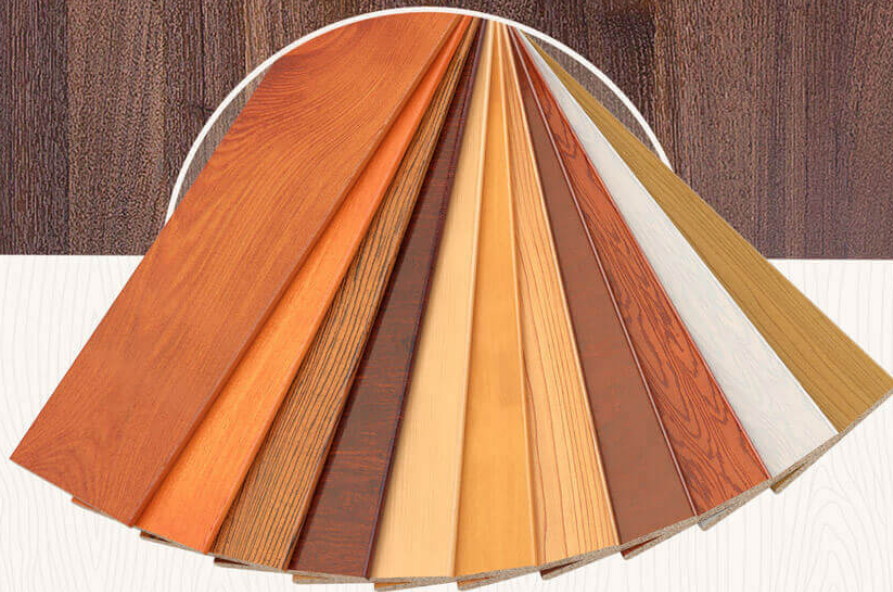

decowood™

PREMIUM VENEERS

NATURAL

TEAK

ENGINEERED

PRODUCT SPECIFICATIONS

---

decowoodveneers.com