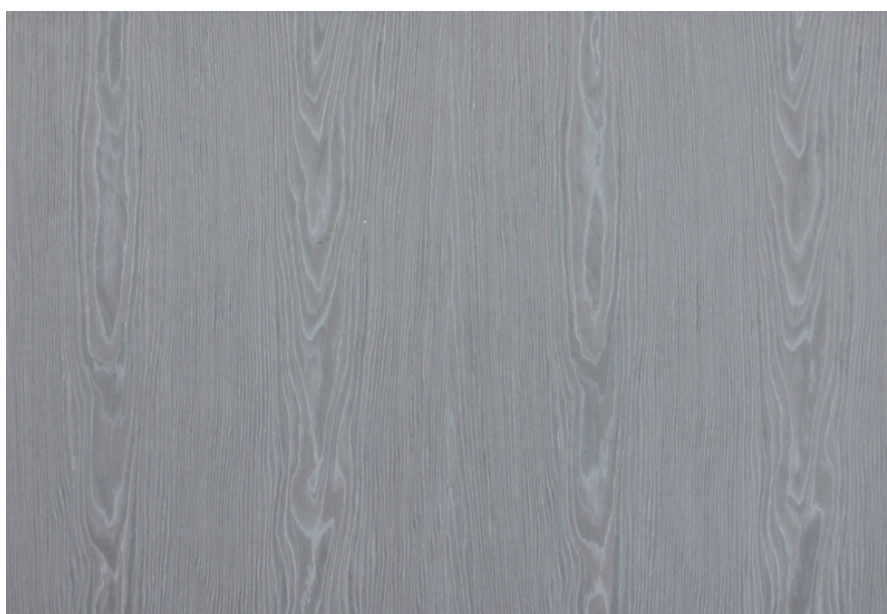

decowood[™]

PREMIUM VENEERS

NATURAL | TEAK | ENGINEERED

PRODUCT SPECIFICATIONS

PRODUCT SPECIFICATION

ASH PEARL

Collection : Engineered

Country of Origin : Italy

Category : Timberland

Sizes Available : x / x

Sub-category : Timberland

Type Available : Ply / Flexi / Kraft / MDF

Product Name : Ash Pearl

Grain Pattern Available : Vertical Grain

Species : N/A

Veneer Thickness : 0.25 mm

Color Tone : Grey/Black

Texture : Close Pore

Veneer Cut : Quarter

Polished/Unpolished : Unpolished

Botanical Name : N/A

Nov 2016 / 30Product Specifications
decowoodveneers.com