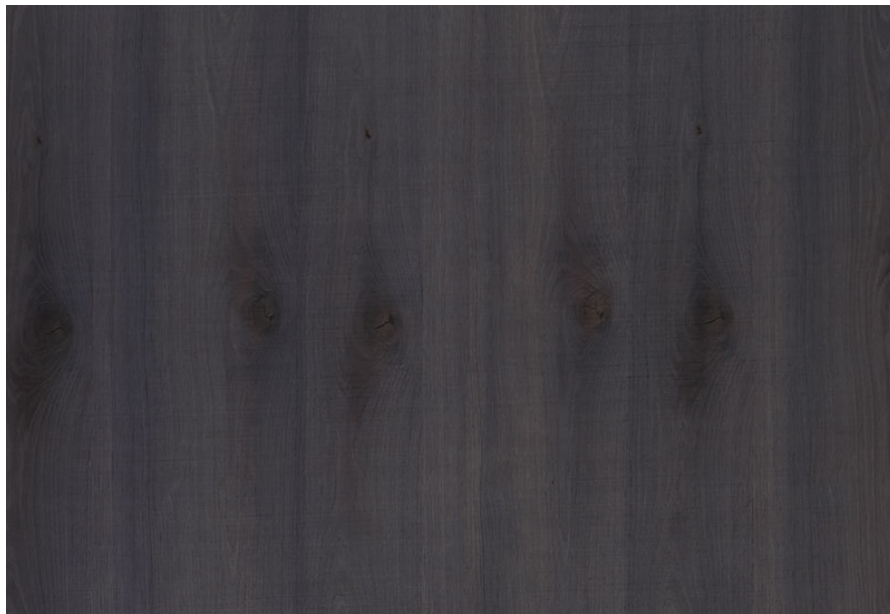

decowood™

PREMIUM VENEERS

NATURAL

|

TEAK

|

ENGINEERED

PRODUCT SPECIFICATION

FE3 OAK SAW CUT

Collection : Decowood Natural Collection

Country of Origin : Europe

Category : The Specials - Treatment

Sizes Available : 3' x 7' / 4' x 8'

Sub-category : FE3 Collection

Type Available : Ply / MDF

Product Name : FE3 Oak Saw Cut

Grain Pattern Available : Vertical Grain /
Horizontal Grain