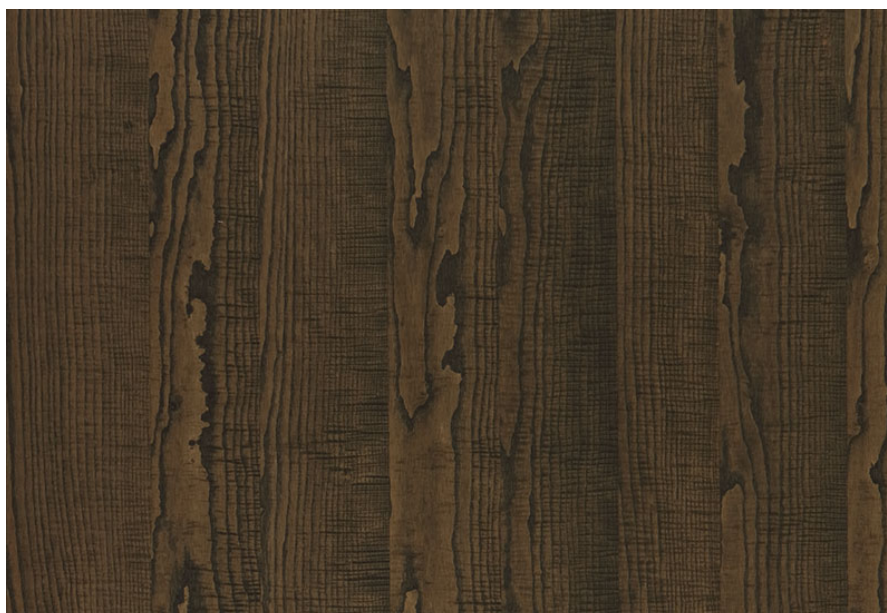

decowood[™]

PREMIUM VENEERS

NATURAL | TEAK | ENGINEERED

PRODUCT SPECIFICATIONS

decowood™

PREMIUM VENEERS

NATURAL

|

TEAK

|

ENGINEERED

PRODUCT SPECIFICATION

FIG. ASH TOBACCO

Collection : Decowood Natural Collection

Country of Origin : America

Category : The Specials - Treatment

Sizes Available : 3' x 7' / 4' x 8'

Sub-category : Painted

Type Available : Ply / Kraft / MDF

Product Name : Fig. Ash Tobacco

Grain Pattern Available : Vertical Grain /
Horizontal Grain

Species : Ash

Veneer Thickness : 0.5mm

Color Tone : Dark Brown

Texture : Close Pore

Veneer Cut : Quarter & Crown

Polished/Unpolished : Unpolished

Botanical Name : Fagus Sylvatica

Nov 2016 / 30Product Specifications
decowoodveneers.com