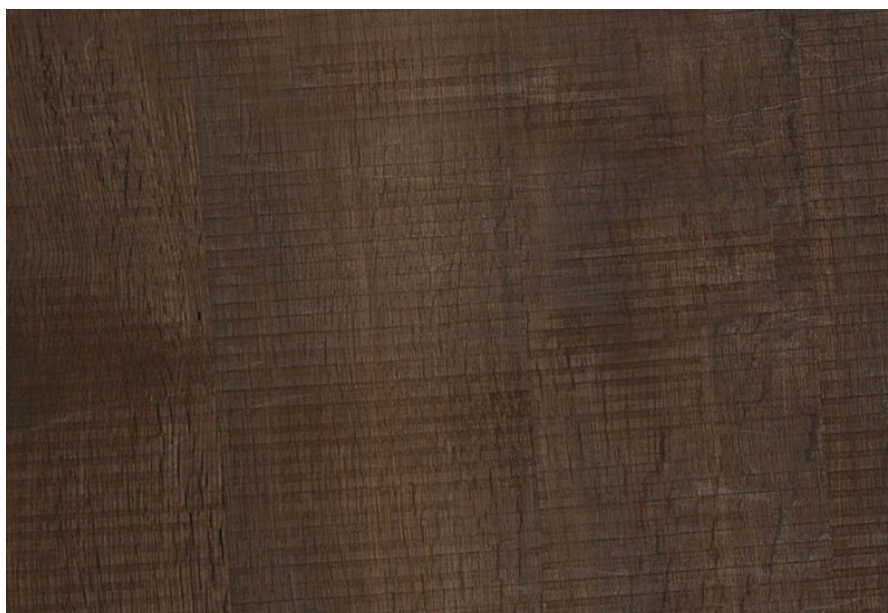

decowood[™]

PREMIUM VENEERS

NATURAL | TEAK | ENGINEERED

PRODUCT SPECIFICATIONS

decowoodveneers.com

PRODUCT SPECIFICATION

SMOKED SAW CUT OAK

Collection : Decowood Natural Collection

Country of Origin : Europe

Category : The Specials - Textures

Sizes Available : 3' x 7' / 4' x 8' / 10'x 4'

Sub-category : Saw Cut

Type Available : Ply / Kraft / MDF

Product Name : Smoked Saw Cut Oak

Grain Pattern Available : Vertical Grain / Horizontal Grain

Species : Oak

Veneer Thickness : 0.5mm

Color Tone : Light Brown

Texture : Close Pore

Veneer Cut : Saw Cut

Polished/Unpolished : Unpolished

Botanical Name : Quercus Pedunculata

Nov 2016 / 30Product Specifications
decowoodveneers.com