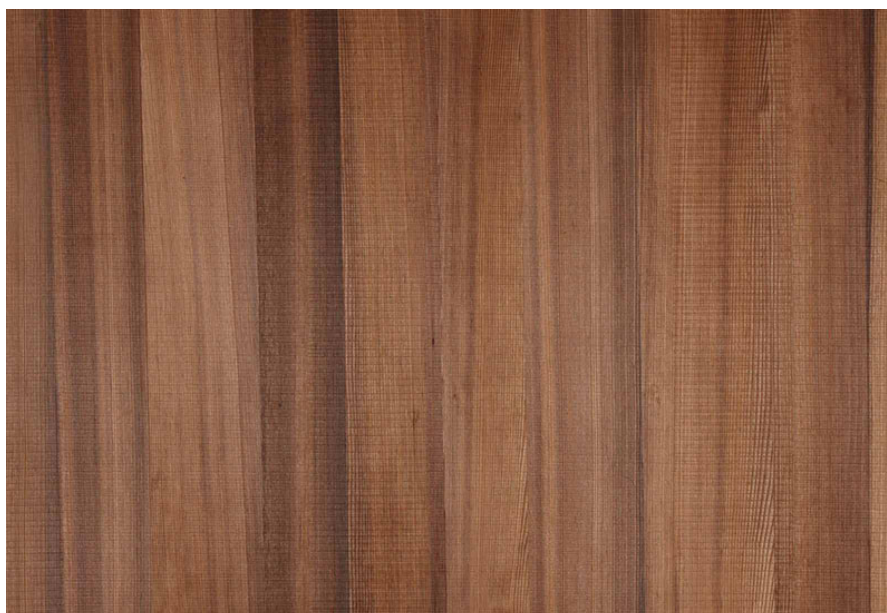

### SMOKED SAW CUT LARCH

Collection : Decowood Natural Collection

Country of Origin : America

Category : The Specials - Textures

Sizes Available : 3' x 7' / 4' x 8'

Sub-category : Saw Cut

Type Available : Ply / Kraft / MDF

Product Name : Smoked Saw Cut Larch

Grain Pattern Available : Vertical Grain / Horizontal Grain

Species : Larch

Veneer Thickness : 0.5mm

Color Tone : Brown Red

Texture : Close Pore

Veneer Cut : Saw Cut

Polished/Unpolished : Unpolished