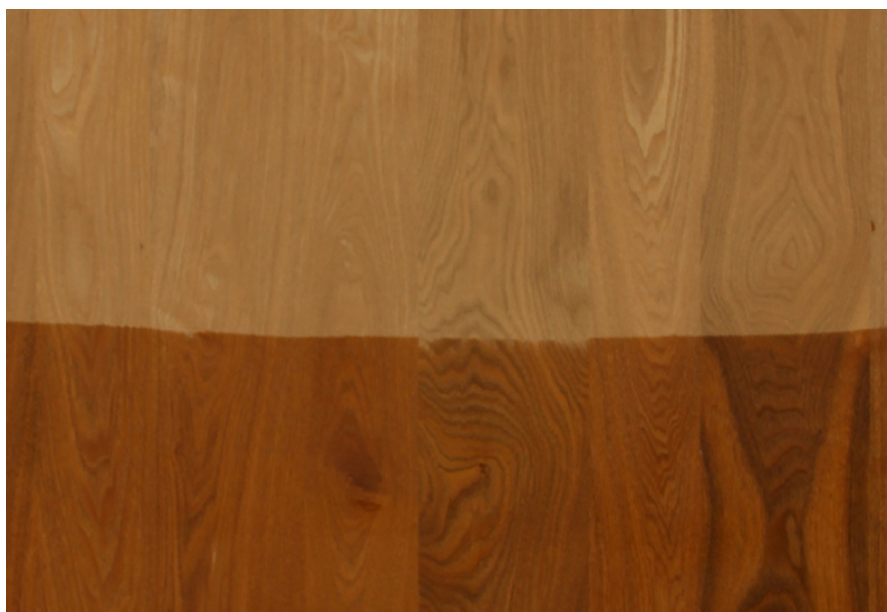

|

TEAK

|

ENGINEERED

PRODUCT SPECIFICATION

SMOKED ORIENTAL ASH

Collection : Natural

Country of Origin : America

Category : Smoked

Sizes Available : x / x

Sub-category : Smoked Standard

Type Available : Ply / Flexi / Kraft / MDF

Product Name : Smoked Oriental Ash

Grain Pattern Available : Vertical Grain /
Horizontal Grain

Species : Ash

Veneer Thickness : 0.5mm

Color Tone : Light Brown

Texture : Close Pore

Veneer Cut : Quarter & Crown

Polished/Unpolished : Unpolished

Botanical Name : Fagus Sylvatica

Nov 2016 / 30Product Specifications
decowoodveneers.com