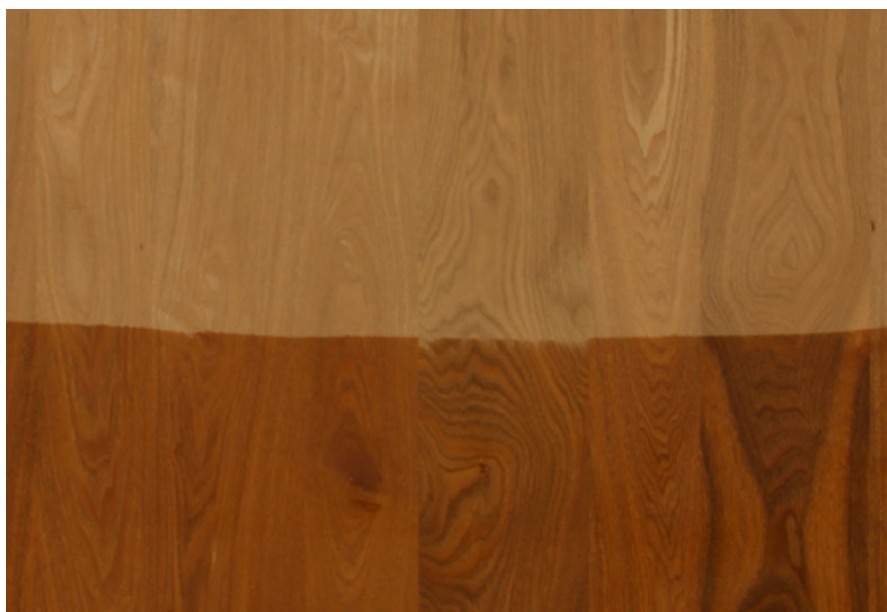

decowood™

PREMIUM VENEERS

NATURAL

|

TEAK

|

ENGINEERED

PRODUCT SPECIFICATION

SMOKED ORIENTAL ASH

Collection : Natural

Country of Origin : America

Category : Smoked

Sizes Available : x / x

Sub-category : Smoked Standard

Type Available : Ply / Flexi / Kraft / MDF

Product Name : Smoked Oriental Ash

Grain Pattern Available : Vertical Grain /
Horizontal Grain