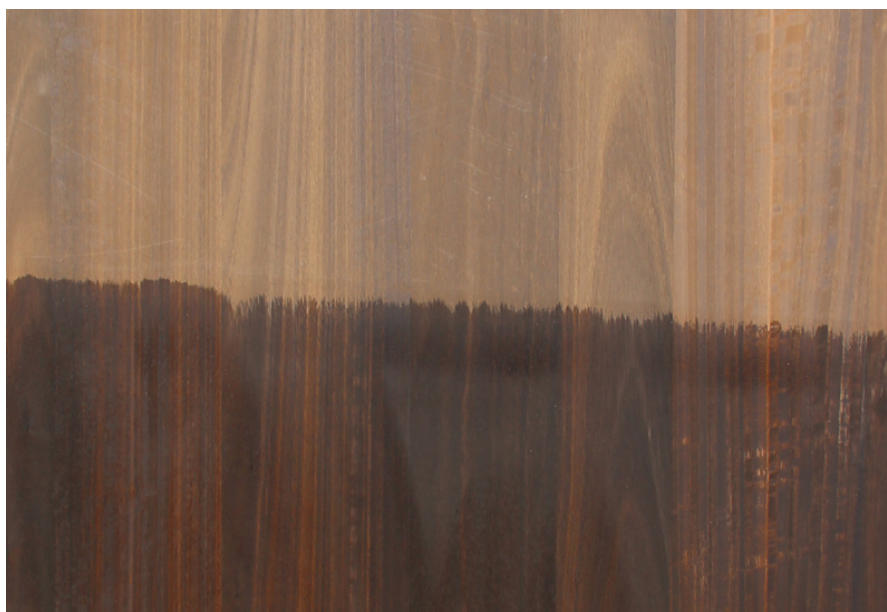

### SMOKED EUCALYPTO

Collection : Natural

Country of Origin : Africa

Category : Smoked

Sizes Available : x / x

Sub-category : Smoked Standard

Type Available : Ply / Flexi / Kraft / MDF

Product Name : Smoked Eucalypto

Grain Pattern Available : Vertical Grain /  
Horizontal Grain

Species : Eucalyptus

Veneer Thickness : 0.5mm

Color Tone : Black

Texture : Close Pore

Veneer Cut : Quarter & Crown

Polished/Unpolished : Unpolished