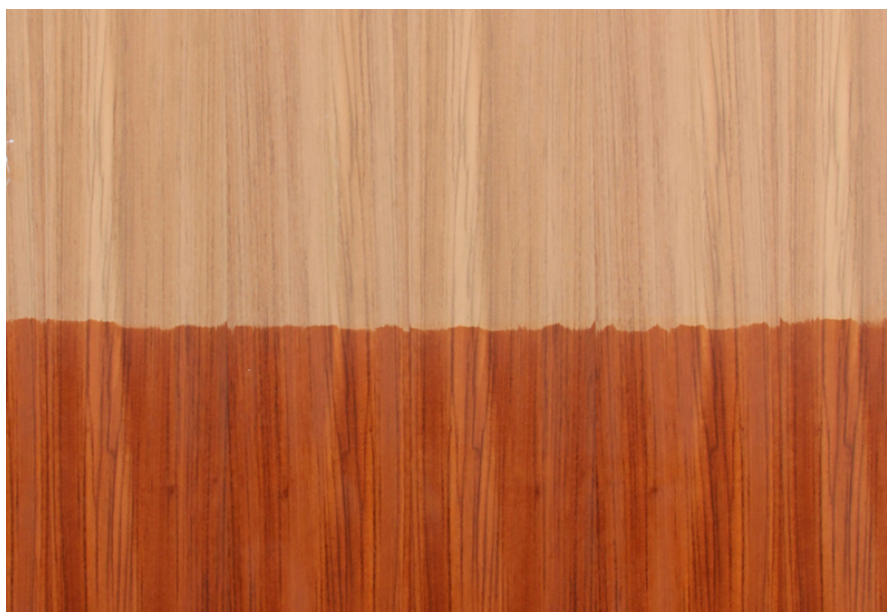

decowood[™]

PREMIUM VENEERS

NATURAL | TEAK | ENGINEERED

PRODUCT SPECIFICATIONS

PRODUCT SPECIFICATION

JATOBA

Collection : Natural

Country of Origin : Brazil

Category : Naturals

Sizes Available : x / x

Sub-category : Brazillian

Type Available : Ply / Flexi / Kraft / MDF

Product Name : Jatoba

Grain Pattern Available : Verticle Grain / Horizontal Grain

Species : jatoba

Veneer Thickness : 0.5mm

Color Tone : Light Brown

Texture : Close Pore

Veneer Cut : Quarter & Crown

Polished/Unpolished : Unpolished

Botanical Name : *Hymenaea courbaril*

Nov 2016 / 30 Product Specifications
decowoodveneers.com