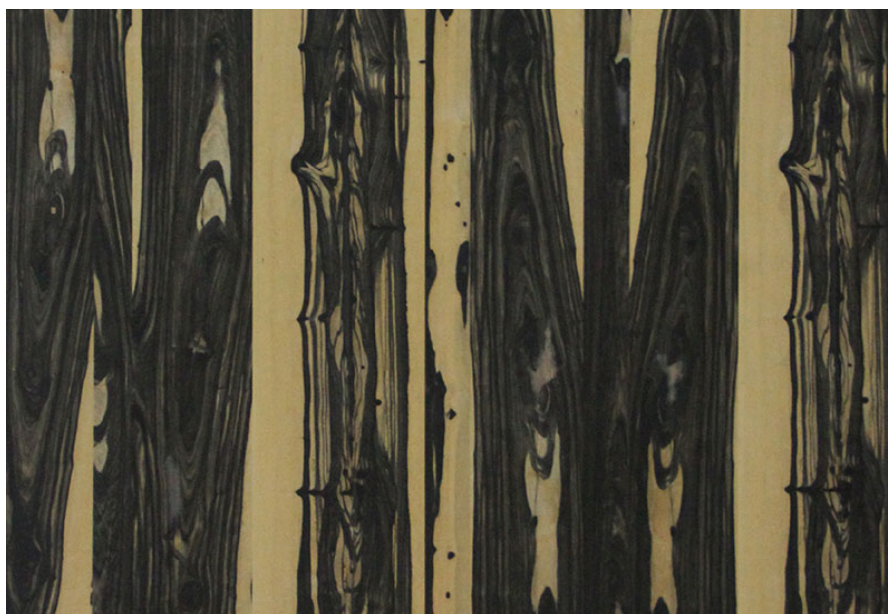

decowood[™]

PREMIUM VENEERS

NATURAL | TEAK | ENGINEERED

PRODUCT SPECIFICATIONS

decowoodveneers.com

PRODUCT SPECIFICATION

WHITE EBONY

Collection : Natural

Country of Origin : Indonesia

Category : Naturals

Sizes Available : 3 x 7 / 4 x 8

Sub-category : Exotic

Type Available : Ply / Flexi / Kraft / MDF

Product Name : White Ebony

Grain Pattern Available : Vertical Grain /
Horizontal Grain

Species : Ebony

Veneer Thickness : 0.5mm

Color Tone : Grey/Black

Texture : Close Pore

Veneer Cut : Quarter

Polished/Unpolished : Unpolished

Botanical Name : Diospyros Celebica

Nov 2016 / 30Product Specifications
decowoodveneers.com