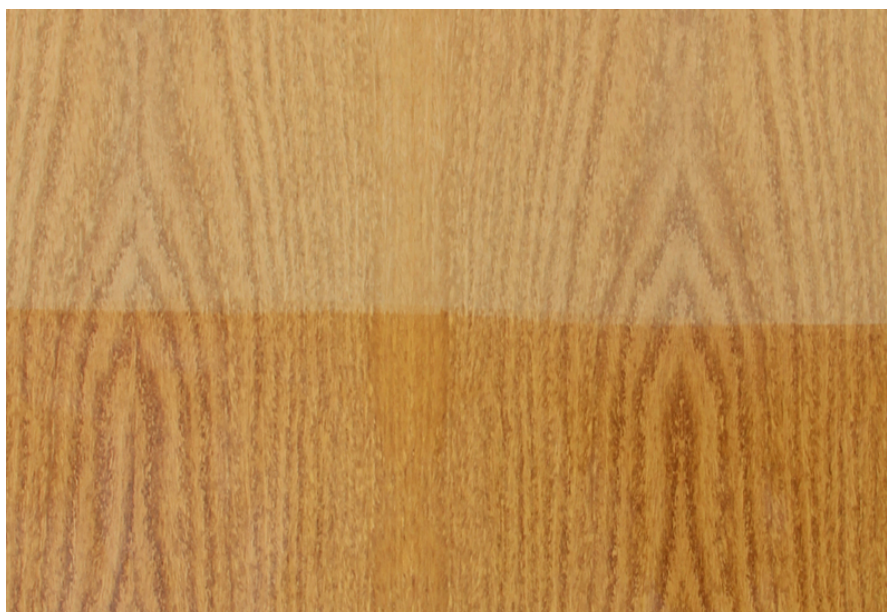

decowood[™]

PREMIUM VENEERS

NATURAL | TEAK | ENGINEERED

PRODUCT SPECIFICATIONS

PRODUCT SPECIFICATION

CEREJERA

Collection : Natural

Country of Origin : Brazil

Category : Naturals

Sizes Available : x / x

Sub-category : Exotic

Type Available : Ply / Flexi / Kraft / MDF

Product Name : Cerejera

Grain Pattern Available : Vertical Grain / Horizontal Grain

Species : Cerejera

Veneer Thickness : 0.5mm

Color Tone : Light Brown

Texture : Close Pore

Veneer Cut : NA

Polished/Unpolished : Unpolished

Botanical Name : *Amburana cearensis*

Nov 2016 / 30 Product Specifications
decowoodveneers.com