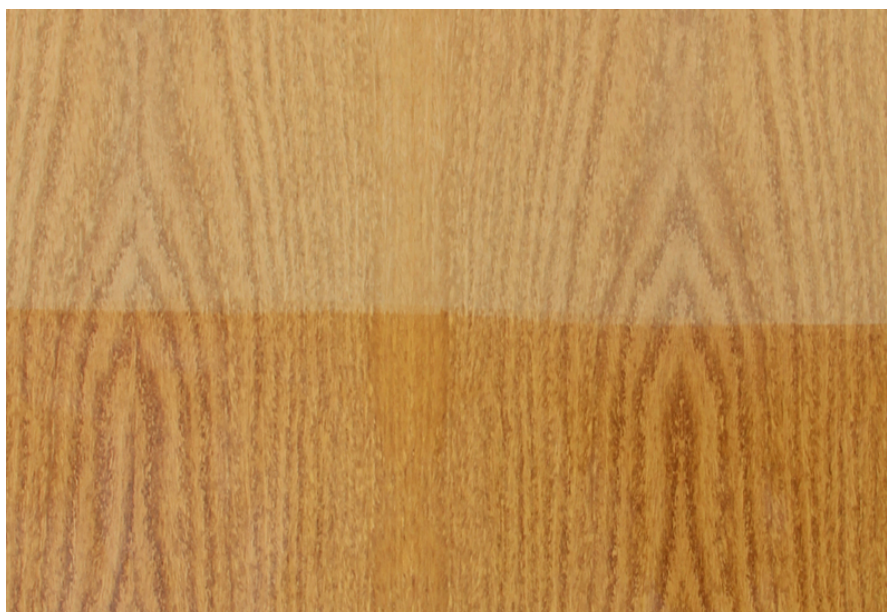

PRODUCT SPECIFICATION

CEREJERA

Collection : Natural

Country of Origin : Brazil

Category : Naturals

Sizes Available : x / x

Sub-category : Exotic

Type Available : Ply / Flexi / Kraft / MDF

Product Name : Cerejera

Grain Pattern Available : Vertical Grain / Horizontal Grain