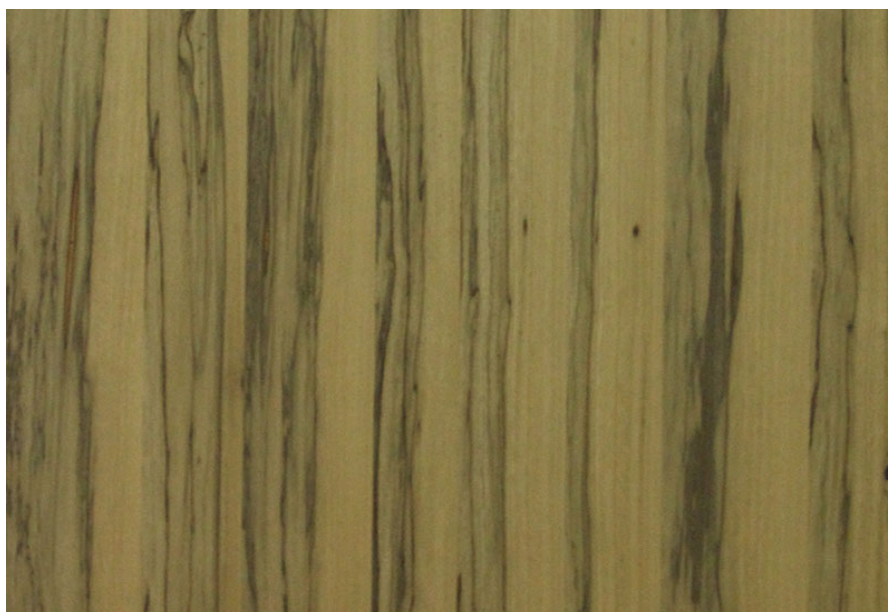

decowood[™]

PREMIUM VENEERS

NATURAL | TEAK | ENGINEERED

PRODUCT SPECIFICATIONS

PRODUCT SPECIFICATION

SILVER WOOD

Collection : Natural

Country of Origin : America

Category : Naturals

Sizes Available : 3 x 7 / 4 x 8

Sub-category : Exotic

Type Available : Ply / Flexi / Kraft / MDF

Product Name : Silver Wood

Grain Pattern Available : Vertical Grain /
Horizontal Grain

Species : Sap Gum

Veneer Thickness : 0.5mm

Color Tone : Dark Brown

Texture : Close Pore

Veneer Cut : NA

Polished/Unpolished : Unpolished

Botanical Name : Liquidambar styraciflua

Nov 2016 / 30Product Specifications
decowoodveneers.com