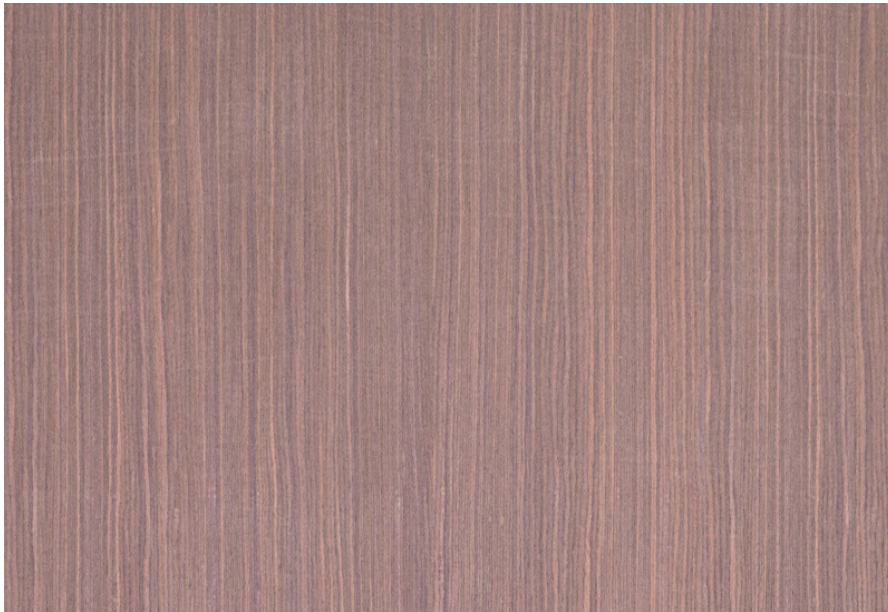

decowood™

PREMIUM VENEERS

NATURAL

|

TEAK

|

ENGINEERED

PRODUCT SPECIFICATION

ROSE WOOD

Collection : Decowood Engineered
Collection

Country of Origin : Italian

Category : Timberland

Sizes Available : 3' x 7' / 4' x 8'

Sub-category : Timberland

Type Available : Ply / Flexi / Kraft / MDF

Product Name : Rose wood

Grain Pattern Available : Horizontal Grain