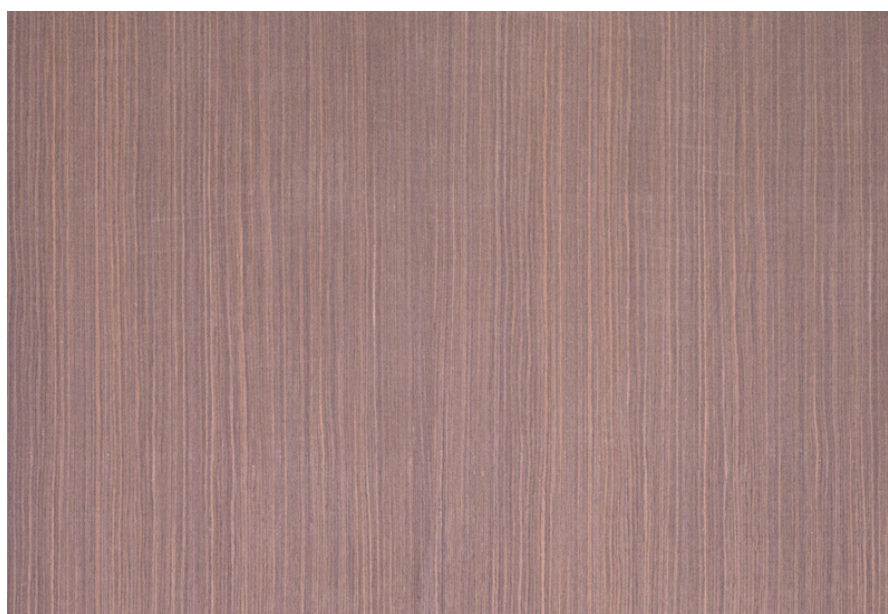

decowood[™]

PREMIUM VENEERS

NATURAL | TEAK | ENGINEERED

PRODUCT SPECIFICATIONS

PRODUCT SPECIFICATION

ROSE WOOD

Collection : Engineered

Country of Origin : Italy

Category : Timberland

Sizes Available : x / x

Sub-category : Timberland

Type Available : Ply / Flexi / Kraft / MDF

Product Name : Rose wood

Grain Pattern Available : Horizontal Grain

Species : N/A

Veneer Thickness : 0.25 mm

Color Tone : Brown Red

Texture : Close Pore

Veneer Cut : Quarter

Polished/Unpolished : Unpolished

Botanical Name : N/A

Nov 2016 / 30Product Specifications
decowoodveneers.com