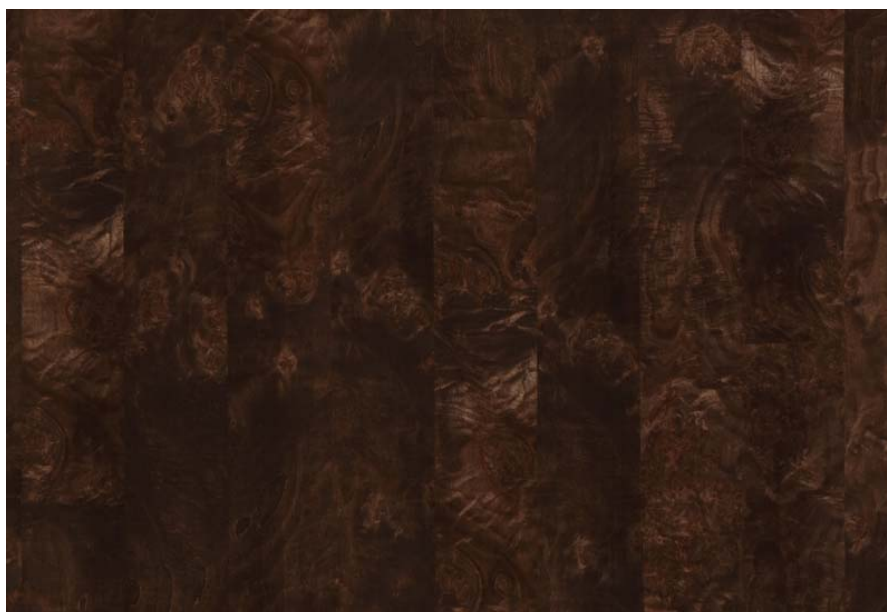

decowood[™]

PREMIUM VENEERS

NATURAL | TEAK | ENGINEERED

PRODUCT SPECIFICATIONS

decowood™

PREMIUM VENEERS

NATURAL

|

TEAK

|

ENGINEERED

PRODUCT SPECIFICATION

MAPA BURL BROWN

Collection : The Specials

Country of Origin : Europe

Category : The Specials - Treatment

Sizes Available : x / x

Sub-category : Painted

Type Available : Ply / Kraft / MDF

Product Name : Mapa Burl Brown

Grain Pattern Available : Vertical Grain /
Horizontal Grain

Species : Mapa

Veneer Thickness : 0.5mm

Color Tone : Dark Brown

Texture : Close Pore

Veneer Cut : Quarter & Crown

Polished/Unpolished : Unpolished

Botanical Name : Populus Spp.

Nov 2016 / 30Product Specifications
decowoodveneers.com