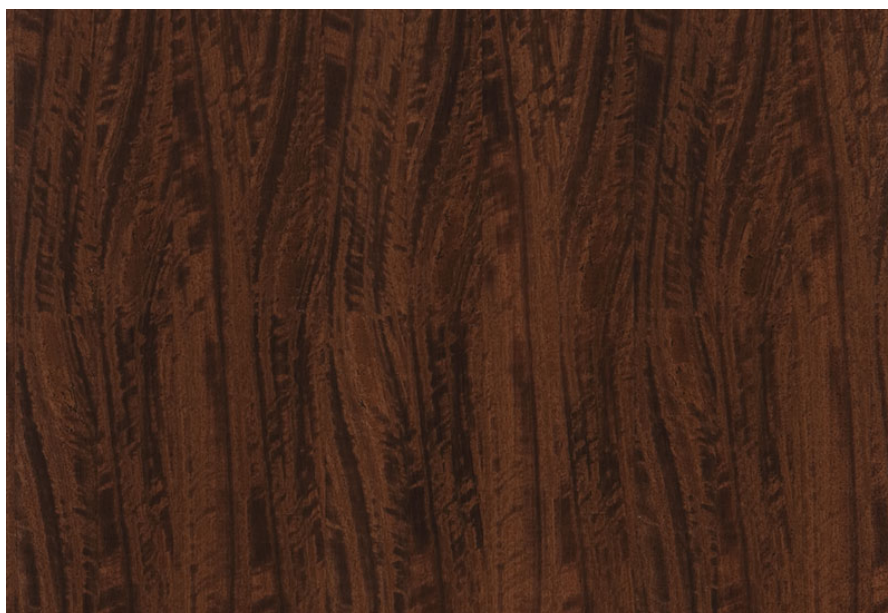

decowood[™]

PREMIUM VENEERS

NATURAL | TEAK | ENGINEERED

PRODUCT SPECIFICATIONS

PRODUCT SPECIFICATION

FIG. EUCALYPTUS BROWN

Collection : Decowood Natural Collection

Country of Origin : Africa

Category : The Specials - Treatment

Sizes Available : 3' x 7' / 4' x 8'

Sub-category : Painted

Type Available : Ply / Kraft / MDF

Product Name : Fig. Eucalyptus Brown

Grain Pattern Available : Vertical Grain / Horizontal Grain

Species : Eucalyptus

Veneer Thickness : 0.5mm

Color Tone : Brown

Texture : Close Pore

Veneer Cut : Quarter & Crown

Polished/Unpolished : Unpolished

Botanical Name : Eucalyptus Globulus

Nov 2016 / 30Product Specifications
decowoodveneers.com