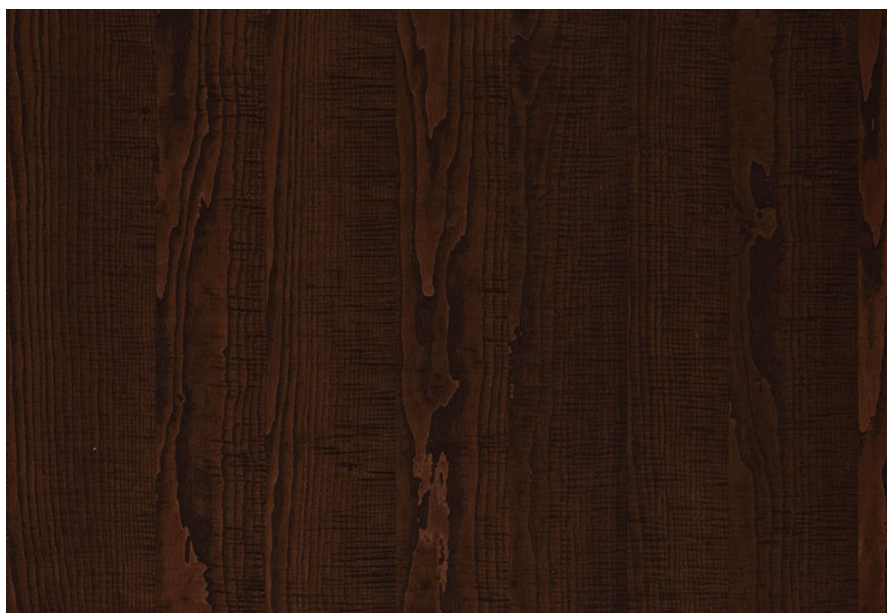

decowood[™]

PREMIUM VENEERS

NATURAL | TEAK | ENGINEERED

PRODUCT SPECIFICATIONS

decowoodveneers.com

PRODUCT SPECIFICATION

FIG.ASH BROWN

Collection : Decowood Natural Collection

Country of Origin : America

Category : The Specials - Treatment

Sizes Available : 3' x 7' / 4' x 8'

Sub-category : Painted

Type Available : Ply / Kraft / MDF

Product Name : Fig.Ash Brown

Grain Pattern Available : Vertical Grain / Horizontal Grain

Species : Ash

Veneer Thickness : 0.5mm

Color Tone : Brown

Texture : Close Pore

Veneer Cut : Quarter & Crown

Polished/Unpolished : Unpolished

Botanical Name : Fagus Sylvatica

Nov 2016 / 30Product Specifications
decowoodveneers.com