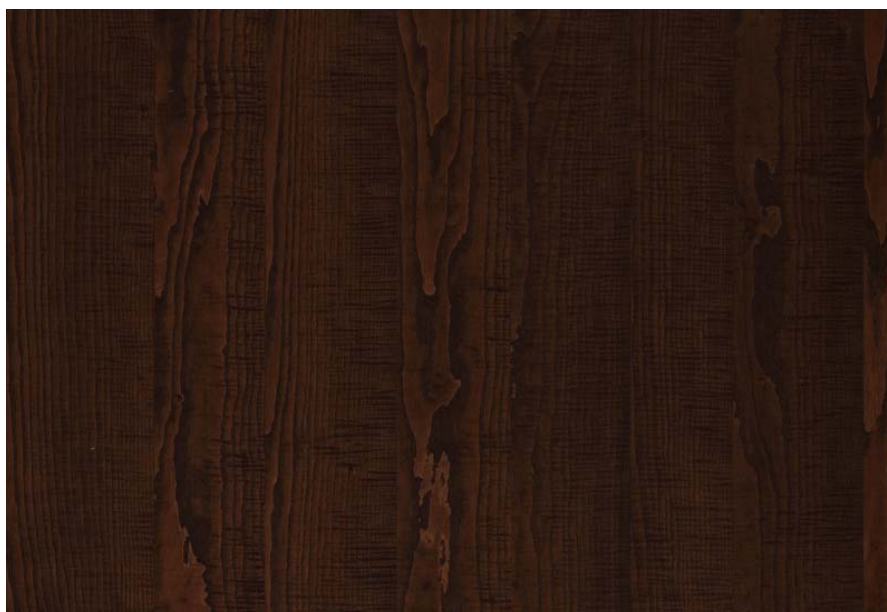

decowood[™]

PREMIUM VENEERS

NATURAL | TEAK | ENGINEERED

PRODUCT SPECIFICATIONS

decowoodveneers.com

PRODUCT SPECIFICATION

FIG.ASH BROWN

Collection : The Specials

Country of Origin : America

Category : The Specials - Treatment

Sizes Available : x / x

Sub-category : Painted

Type Available : Ply / Kraft / MDF

Product Name : Fig.Ash Brown

Grain Pattern Available : Vertical Grain /
Horizontal Grain

Species : Ash

Veneer Thickness : 0.5mm

Color Tone : Brown

Texture : Close Pore

Veneer Cut : Quarter & Crown

Polished/Unpolished : Unpolished

Botanical Name : Fagus Sylvatica

Nov 2016 / 30Product Specifications
decowoodveneers.com