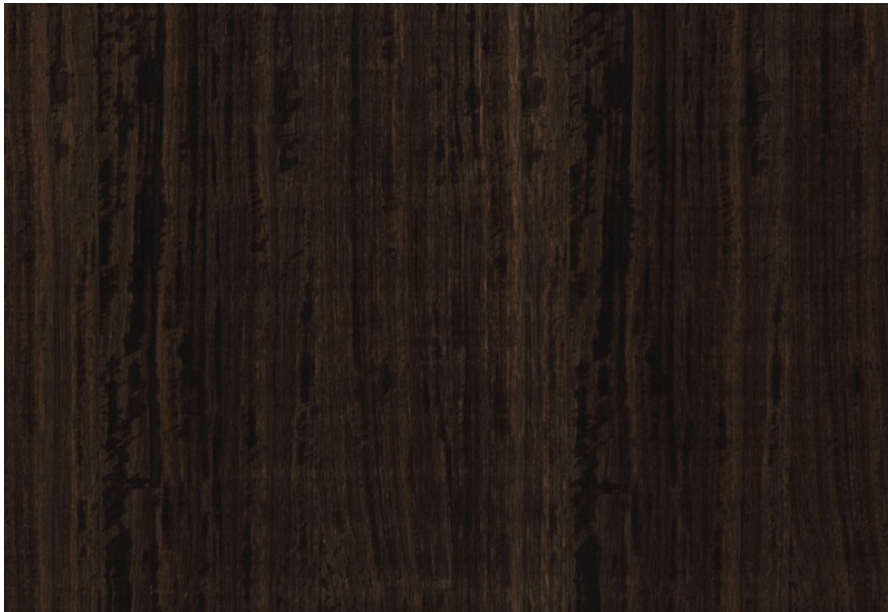

decowood[™]

PREMIUM VENEERS

NATURAL | TEAK | ENGINEERED

PRODUCT SPECIFICATIONS

PRODUCT SPECIFICATION

FIG.EUCALYPTUS BLACK

Collection : Decowood Natural Collection

Country of Origin : Africa

Category : The Specials - Treatment

Sizes Available : 3' x 7' / 4' x 8'

Sub-category : Painted

Type Available : Ply / Kraft / MDF

Product Name : Fig.Eucalyptus Black

Grain Pattern Available : Vertical Grain / Horizontal Grain

Species : Eucalyptus

Veneer Thickness : 0.5mm

Color Tone : Grey/Black

Texture : Close Pore

Veneer Cut : Quarter & Crown

Polished/Unpolished : Unpolished

Botanical Name : Eucalyptus Globulus

Nov 2016 / 30Product Specifications
decowoodveneers.com