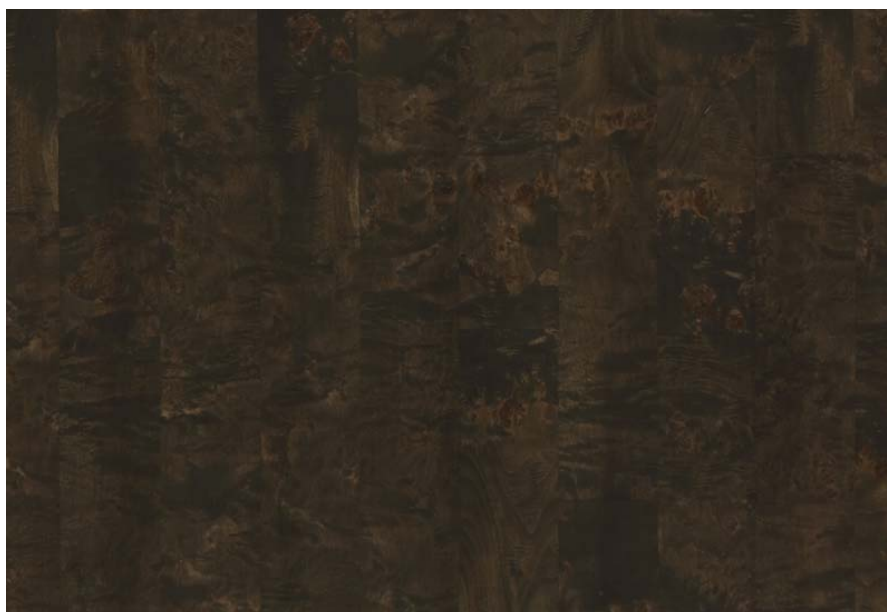

decowood[™]

PREMIUM VENEERS

NATURAL | TEAK | ENGINEERED

PRODUCT SPECIFICATIONS

PRODUCT SPECIFICATION

MAPA BURL - TOBBACCO

Collection : The Specials

Country of Origin : Europe

Category : The Specials - Treatment

Sizes Available : x / x

Sub-category : Painted

Type Available : Ply / Kraft / MDF

Product Name : Mapa Burl - Tobacco

Grain Pattern Available : Vertical Grain / Horizontal Grain

Species : Mapa

Veneer Thickness : 0.5mm

Color Tone : Dark Brown

Texture : Close Pore

Veneer Cut : Quarter & Crown

Polished/Unpolished : Unpolished

Botanical Name : Populus Spp.

Nov 2016 / 30Product Specifications
decowoodveneers.com