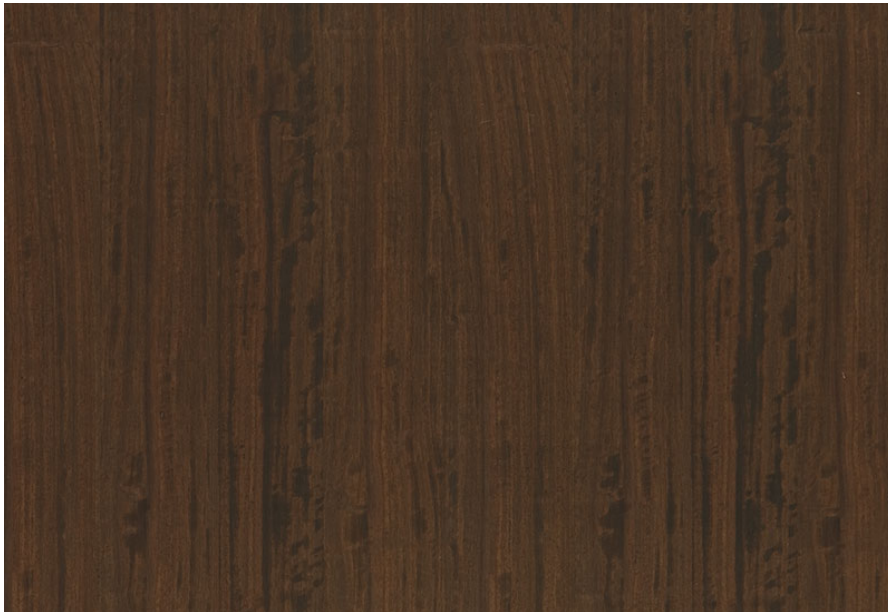

decowood™

PREMIUM VENEERS

NATURAL

|

TEAK

|

ENGINEERED

PRODUCT SPECIFICATION

FIG. EUCALYPTUS TOBACCO

Collection : Decowood Natural Collection

Country of Origin : Africa

Category : The Specials - Treatment

Sizes Available : 3' x 7' / 4' x 8'

Sub-category : Painted

Type Available : Ply / Kraft / MDF

Product Name : Fig. Eucalyptus Tobacco

Grain Pattern Available : Vertical Grain / Horizontal Grain