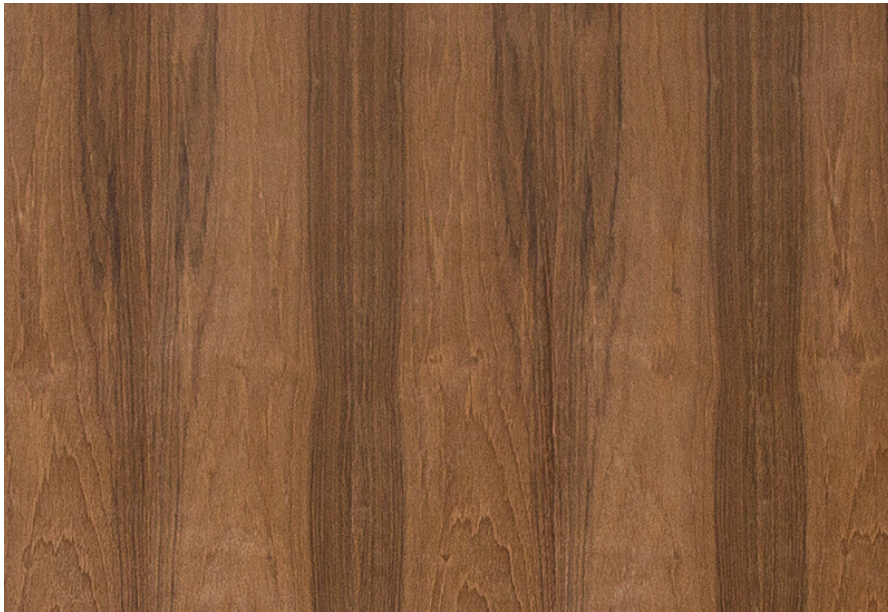

# decowood™

PREMIUM VENEERS

NATURAL

|

TEAK

|

ENGINEERED

### TEAK PLATINO DARK GRAIN

Collection : Decowood Teak Collection

Country of Origin : Burmese

Category : Teak Platino

Sizes Available : 3' x 7' / 4' x 8' / 10'x 4'

Sub-category : Teak Platino Dark Grain

Type Available : Ply / Flexi / Kraft / MDF

Product Name : Teak Platino Dark Grain

Grain Pattern Available : Vertical Grain

Species : Teak

Veneer Thickness : 0.35 mm

Color Tone : Light Brown

Texture : Close Pore

Veneer Cut : Quarter

Polished/Unpolished : Unpolished