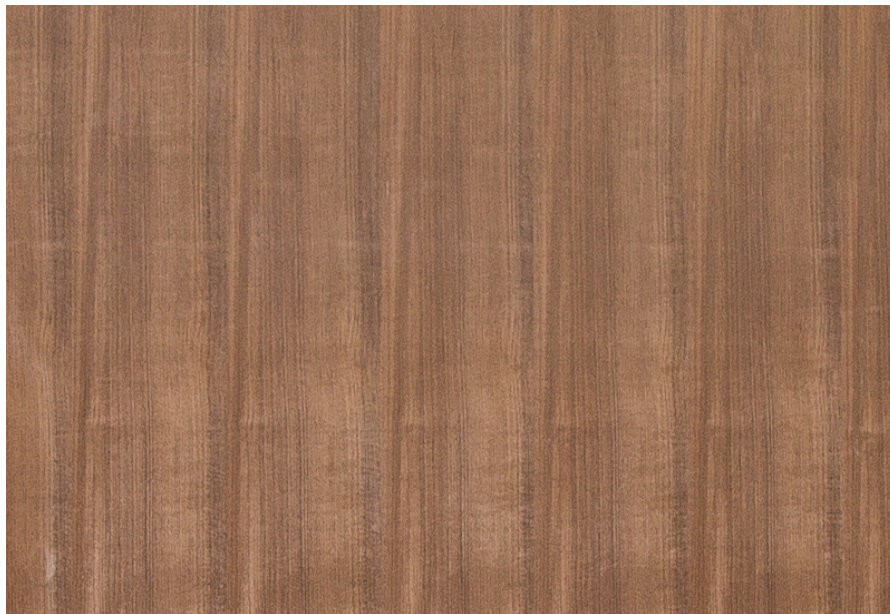

decowood[™]

PREMIUM VENEERS

NATURAL | TEAK | ENGINEERED

PRODUCT SPECIFICATIONS

decowood™

PREMIUM VENEERS

NATURAL

|

TEAK

|

ENGINEERED

PRODUCT SPECIFICATION

NOIRWOOD RADIANT GRAINLESS

Collection : Decowood Noirwood
Collection

Country of Origin : Burmese

Category : Noirwood Radiant

Sizes Available : 3' x 7' / 4' x 8' / 10'x 4'

Sub-category : Noirwood Radiant
Grainless

Type Available : Ply / Flexi / Kraft / MDF

Product Name : Noirwood Radiant
Grainless

Grain Pattern Available : Vertical Grain

Species : Teak

Veneer Thickness : 0.20 mm

Color Tone : Dark Brown

Texture : Close Pore

Veneer Cut : Quarter & Crown

Polished/Unpolished : Unpolished

Botanical Name : Tectona Grandis

Nov 2016 / 30Product Specifications
decowoodveneers.com