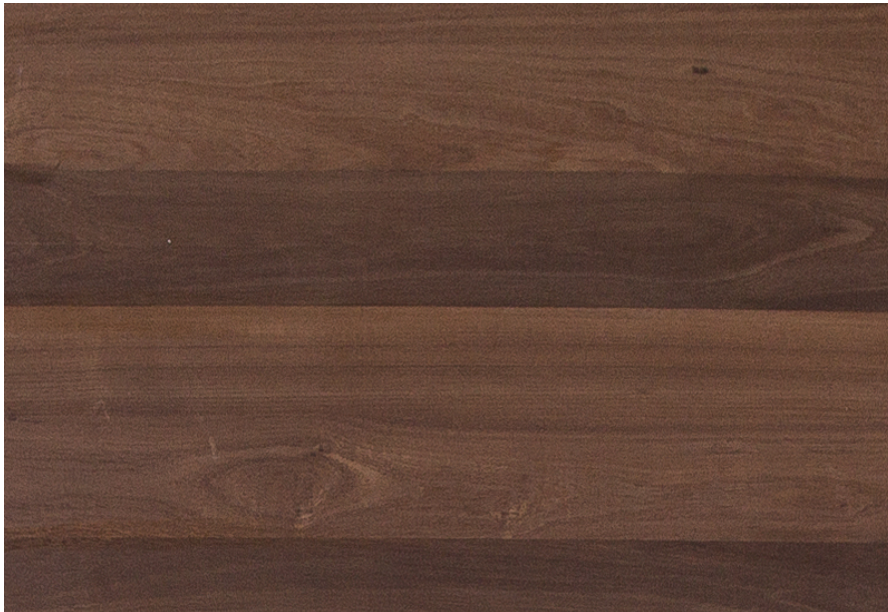

|

TEAK

|

ENGINEERED

PRODUCT SPECIFICATION

NOIRWOOD PLATINO HZ LIGHT GRAIN

Collection : Decowood Noirwood
Collection

Country of Origin : Burmese

Category : Noirwood Platino

Sizes Available : 3' x 7' / 4' x 8' / 10'x 4'

Sub-category : Noirwood Platino Hz Light
Grain

Type Available : Ply / Flexi / Kraft / MDF

Product Name : Noirwood Platino Hz Light
Grain

Grain Pattern Available : Horizontal Grain

Species : Teak

Veneer Thickness : 0.35 mm

Color Tone : Dark Brown

Texture : Close Pore

Veneer Cut : Quarter

Polished/Unpolished : Unpolished

Botanical Name : Tectona Grandis