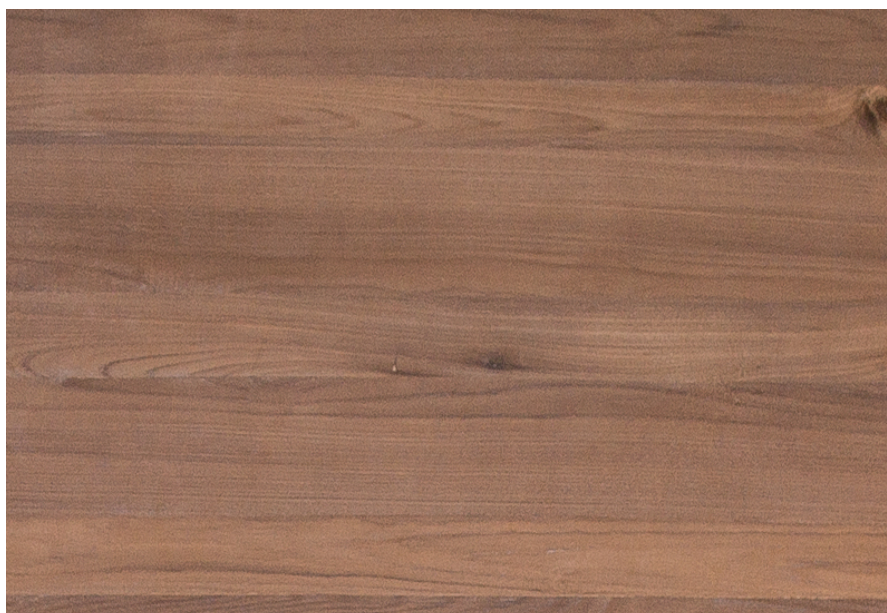

|

TEAK

|

ENGINEERED

PRODUCT SPECIFICATION

NOIRWOOD DIVINE HZ

Collection : Decowood Noirwood
Collection

Country of Origin : Burmese

Category : Noirwood Divine

Sizes Available : 3' x 7' / 4' x 8' / 10'x 4'

Sub-category : Noirwood Divine HZ

Type Available : Ply / Flexi / Kraft / MDF

Product Name : Noirwood Divine HZ

Grain Pattern Available : Horizontal Grain

Species : Teak

Veneer Thickness : 0.20 mm

Color Tone : Dark Brown

Texture : Close Pore

Veneer Cut : Quarter & Crown

Polished/Unpolished : Unpolished

Botanical Name : Tectona Grandis

Nov 2016 / 30Product Specifications
decowoodveneers.com