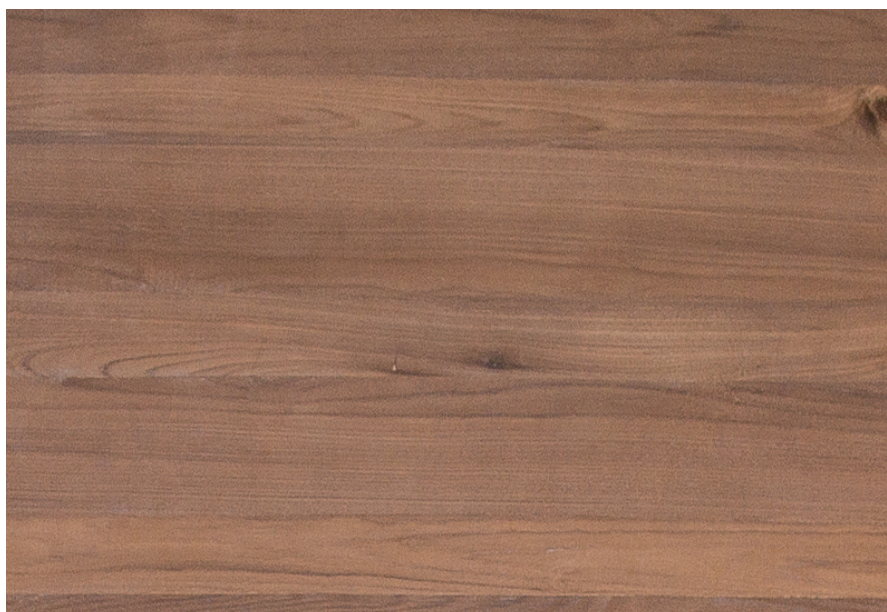

PRODUCT SPECIFICATION

NOIRWOOD DIVINE HZ

Collection : Teak

Country of Origin : N.A

Category : Noirwood Divine

Sizes Available : 3' x 7' / 4' x 8'

Sub-category : Noirwood Divine HZ

Type Available : Ply / Flexi / Kraft / MDF

Product Name : Noirwood Divine HZ

Grain Pattern Available : Horizontal Grain