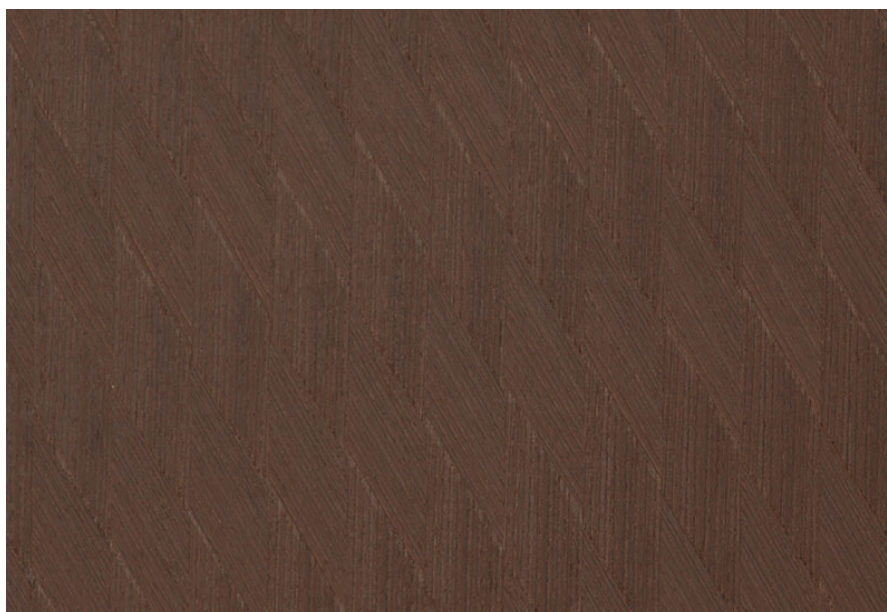

PRODUCT SPECIFICATION

DIAGONAL

Collection : The Specials

Country of Origin : N.A

Category : The Specials - Pattern

Sizes Available : 3 x 7 / 4 x 8

Sub-category : Woven Delight

Type Available : Ply / Kraft / MDF

Product Name : Diagonal

Grain Pattern Available : Vertical Grain /
Horizontal Grain