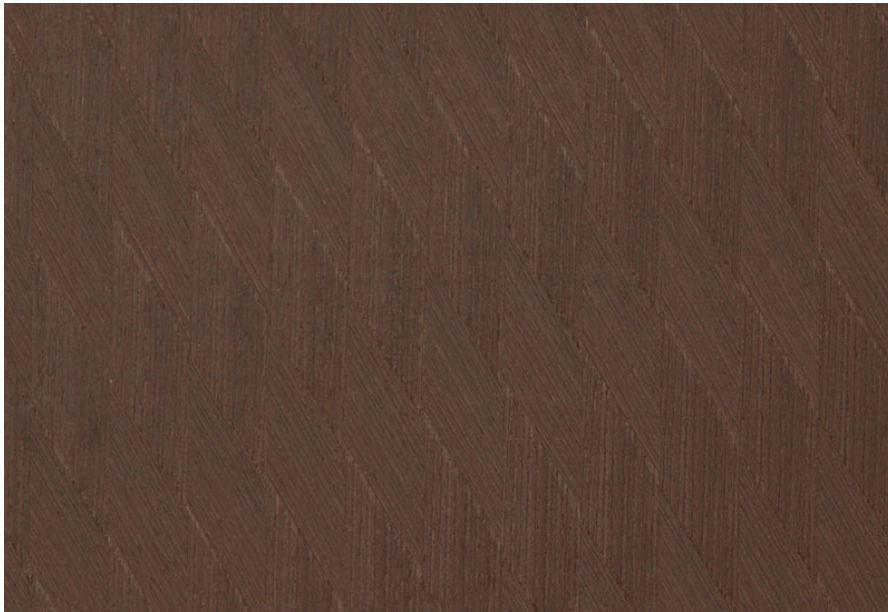

|

TEAK

|

ENGINEERED

PRODUCT SPECIFICATION

DIAGONAL

Collection : Decowood Natural Collection

Country of Origin : N.A

Category : The Specials - Pattern

Sizes Available : 3' x 7' / 4' x 8'

Sub-category : Woven Delight

Type Available : Ply / Kraft / MDF

Product Name : Diagonal

Grain Pattern Available : Vertical Grain / Horizontal Grain

Species : N.A

Veneer Thickness : 0.5mm

Color Tone : Multi colour

Texture : Close Pore

Veneer Cut : Quarter

Polished/Unpolished : Unpolished

Botanical Name : N.A

Nov 2016 / 30Product Specifications
decowoodveneers.com