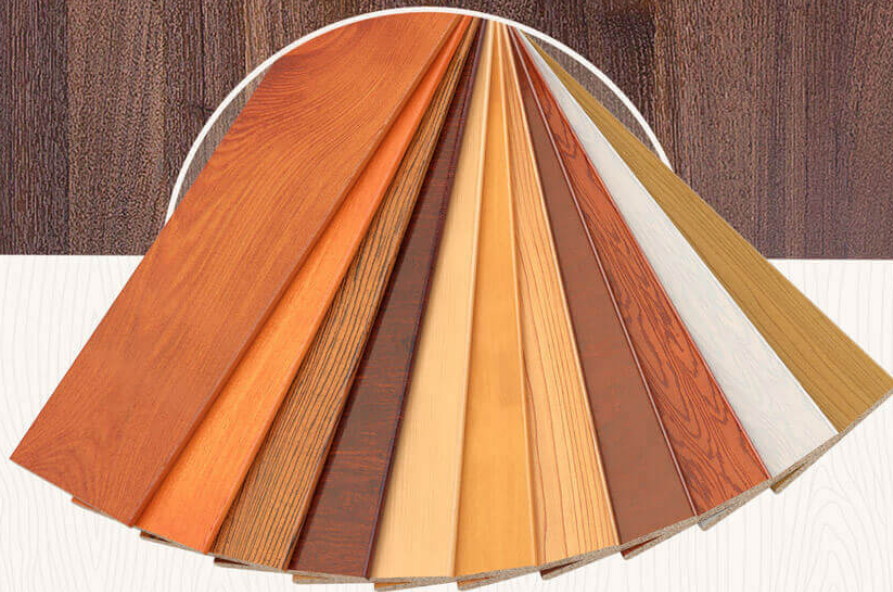

decowood[™]

PREMIUM VENEERS

NATURAL

TEAK

ENGINEERED

PRODUCT SPECIFICATIONS

PRODUCT SPECIFICATION

WALNUT(MATT)

Collection : The Specials

Country of Origin : N.A

Category : The Specials - Treatment

Sizes Available : x / x

Sub-category : Polished Panels

Type Available : Ply / MDF

Product Name : Walnut(Matt)

Grain Pattern Available : Vertical Grain /
Horizontal Grain

Species : Walnut

Veneer Thickness : 0.5mm

Color Tone : Dark Brown

Texture : Close Pore

Veneer Cut : Quarter & Crown

Polished/Unpolished : Polished

Botanical Name : N.A

Nov 2016 / 30Product Specifications
decowoodveneers.com