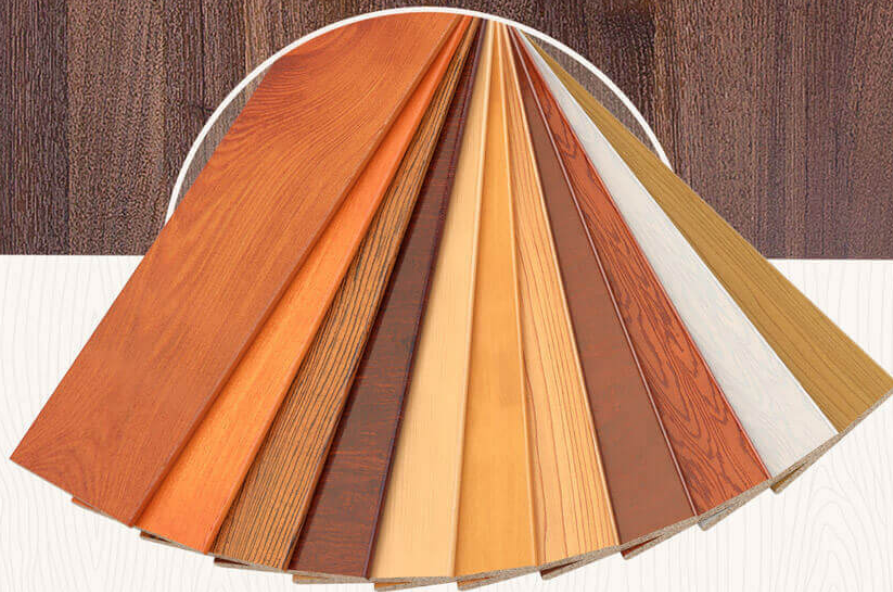

decowood[™]

PREMIUM VENEERS

NATURAL | TEAK | ENGINEERED

PRODUCT SPECIFICATIONS

decowoodveneers.com

decowood™

PREMIUM VENEERS

NATURAL

Category : The Specials - Pattern

Sizes Available : 3 x 7 / 4 x 8

Sub-category : Digital

Type Available : Ply / Kraft / MDF

Product Name : Mystique

Grain Pattern Available : Vertical Grain /
Horizontal Grain

Species : N/A

Veneer Thickness : 0.5mm

Color Tone : Multi colour

Texture : Close Pore

Veneer Cut : Quarter & Crown

Polished/Unpolished : Unpolished

Botanical Name : N/A

Nov 2016 / 30Product Specifications
decowoodveneers.com