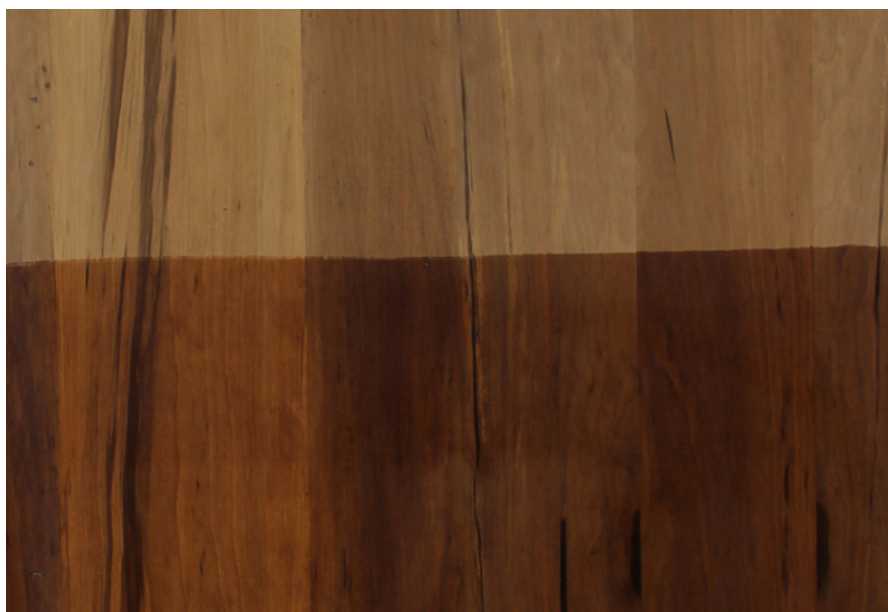

decowood[™]

PREMIUM VENEERS

NATURAL | TEAK | ENGINEERED

PRODUCT SPECIFICATIONS

decowoodveneers.com

PRODUCT SPECIFICATION

SMOKED SWISS PEAR

Collection : Natural

Country of Origin : Europe

Category : Smoked

Sizes Available : x / x

Sub-category : Smoked Standard

Type Available : Ply / Flexi / Kraft / MDF

Product Name : Smoked Swiss Pear

Grain Pattern Available : Vertical Grain /
Horizontal Grain

Species : Pear

Veneer Thickness : 0.5mm

Color Tone : Dark Brown

Texture : Close Pore

Veneer Cut : Quarter & Crown

Polished/Unpolished : Unpolished

Botanical Name : Pyrus Communis

Nov 2016 / 30Product Specifications
decowoodveneers.com