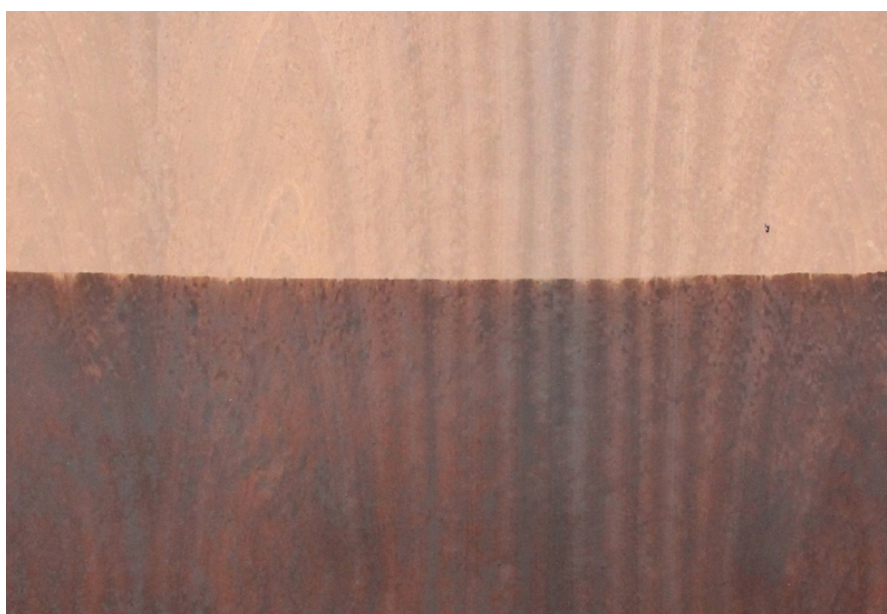

PRODUCT SPECIFICATION

SMOKED SAPELE POMMELE

Collection : Natural

Country of Origin : Africa

Category : Smoked

Sizes Available : x / x

Sub-category : Smoked Standard

Type Available : Ply / Flexi / Kraft / MDF

Product Name : Smoked Sapele Pommele

Grain Pattern Available : Vertical Grain / Horizontal Grain