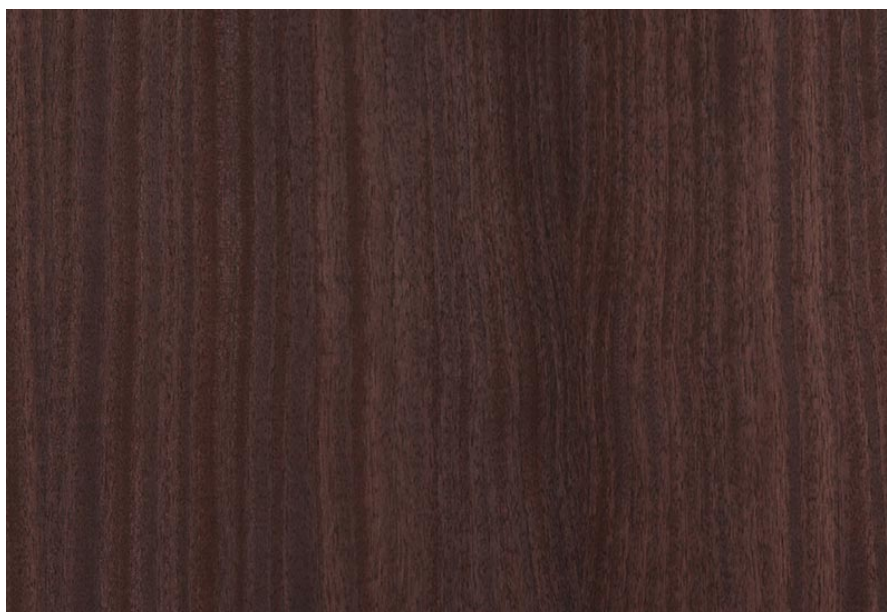

decowood[™]

PREMIUM VENEERS

NATURAL | TEAK | ENGINEERED

PRODUCT SPECIFICATIONS

PRODUCT SPECIFICATION

SMOKED SAPELE

Collection : Natural

Country of Origin : Africa

Category : Smoked

Sizes Available : 3 x 7 / 4 x 8

Sub-category : Smoked Standard

Type Available : Ply / Flexi / Kraft / MDF

Product Name : Smoked Sapele

Grain Pattern Available : Vertical Grain / Horizontal Grain

Species : Sapele

Veneer Thickness : 0.5mm

Color Tone : Dark Brown

Texture : Close Pore

Veneer Cut : Quarter & Crown

Polished/Unpolished : Unpolished

Botanical Name : Entandrophragma
Cylindricum

Nov 2016 / 30 Product Specifications
decowoodveneers.com