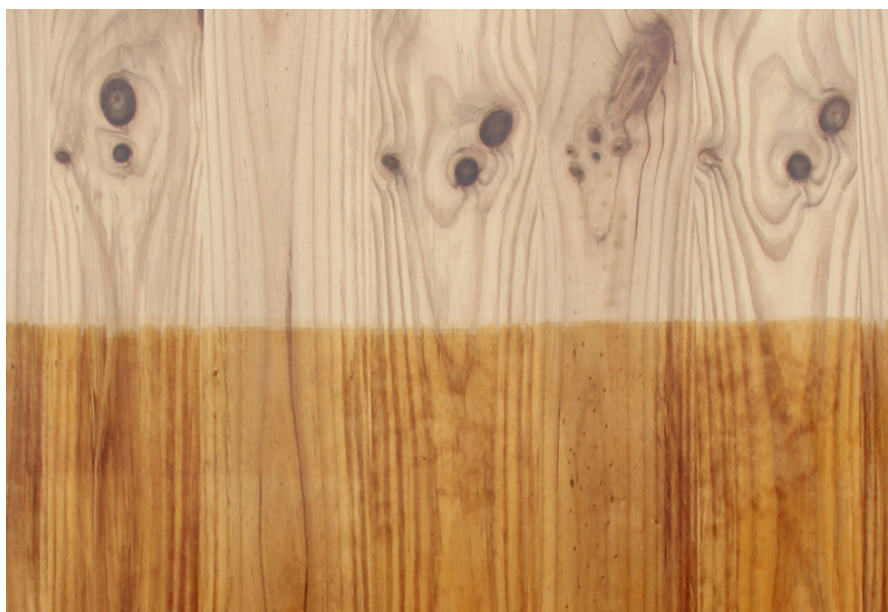

PRODUCT SPECIFICATION

SMOKED KNOTTY PINE

Collection : Natural

Country of Origin : America

Category : Smoked

Sizes Available : x / x

Sub-category : Smoked Standard

Type Available : Ply / Flexi / Kraft / MDF

Product Name : Smoked Knotty Pine

Grain Pattern Available : Vertical Grain / Horizontal Grain