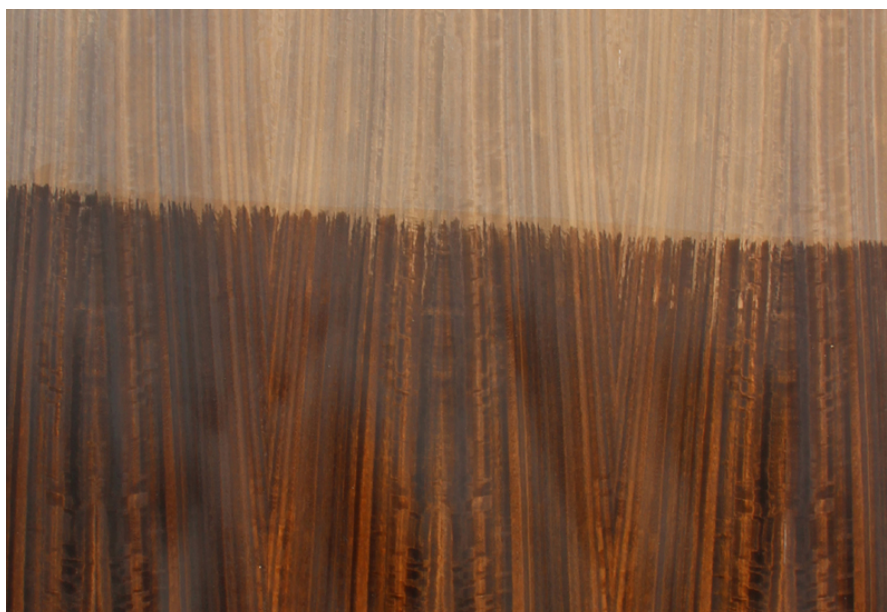

### SMOKED FIGURED EUCALYPTUS

Collection : Natural

Country of Origin : Africa

Category : Smoked

Sizes Available : x / x

Sub-category : Smoked Standard

Type Available : Ply / Flexi / Kraft / MDF

Product Name : Smoked Figured  
Eucalyptus

Grain Pattern Available : Vertical Grain /  
Horizontal Grain

Species : Eucalyptus

Veneer Thickness : 0.5mm

Color Tone : Dark Brown

Texture : Close Pore

Veneer Cut : Quarter & Crown

Polished/Unpolished : Unpolished