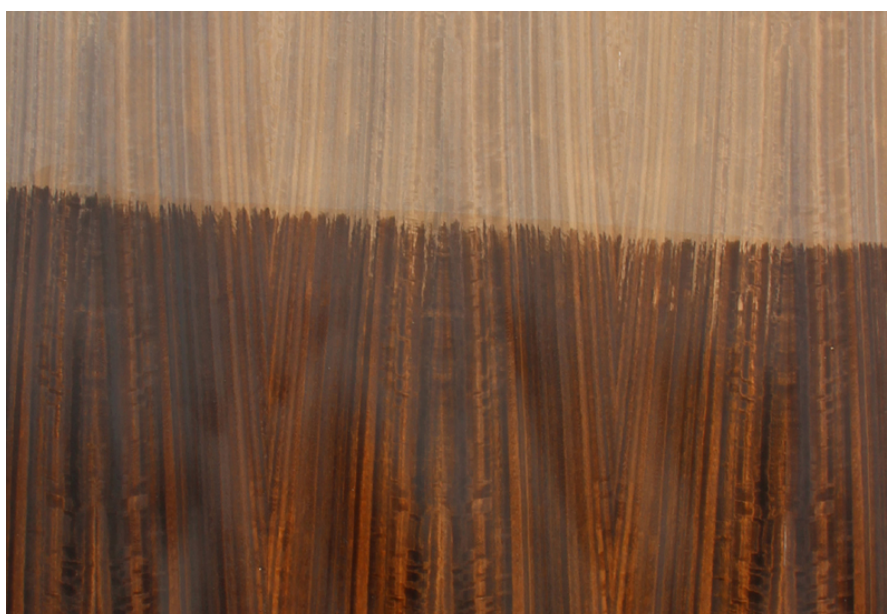

decowood[™]

PREMIUM VENEERS

NATURAL | TEAK | ENGINEERED

PRODUCT SPECIFICATIONS

decowoodveneers.com

PRODUCT SPECIFICATION

SMOKED FIGURED EUCALYPTUS

Collection : Natural

Country of Origin : Africa

Category : Smoked

Sizes Available : x / x

Sub-category : Smoked Standard

Type Available : Ply / Flexi / Kraft / MDF

Product Name : Smoked Figured
Eucalyptus

Grain Pattern Available : Vertical Grain /
Horizontal Grain

Species : Eucalyptus

Veneer Thickness : 0.5mm

Color Tone : Dark Brown

Texture : Close Pore

Veneer Cut : Quarter & Crown

Polished/Unpolished : Unpolished

Botanical Name : Eucalyptus Globulus

Nov 2016 / 30Product Specifications
decowoodveneers.com