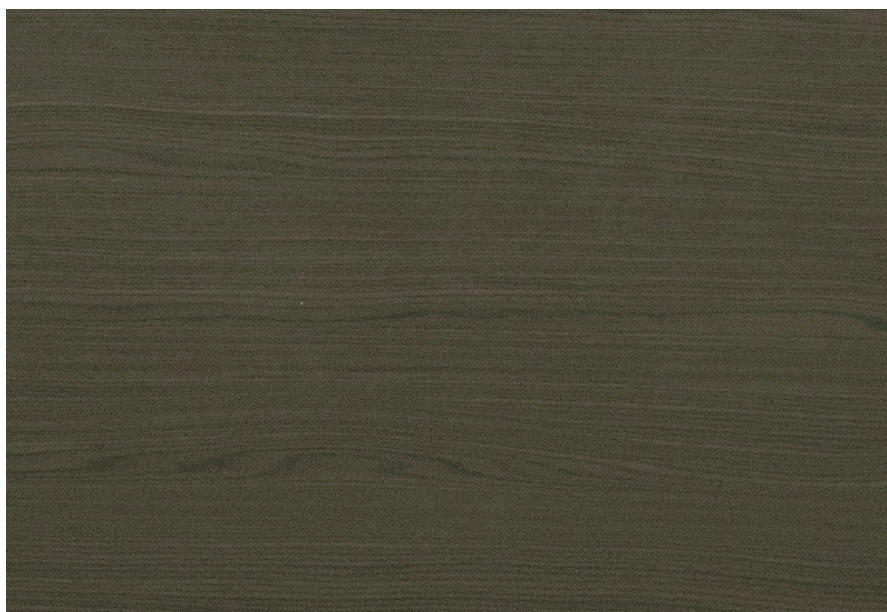

PRODUCT SPECIFICATION

DARK MOCHA OAK (HORIZONTAL)

Collection : Engineered

Country of Origin : American

Category : Exotique

Sizes Available : x / x

Sub-category : Exotique

Type Available : Ply / Flexi / Kraft / MDF

Product Name : Dark Mocha Oak
(Horizontal)

Grain Pattern Available : Horizontal Grain