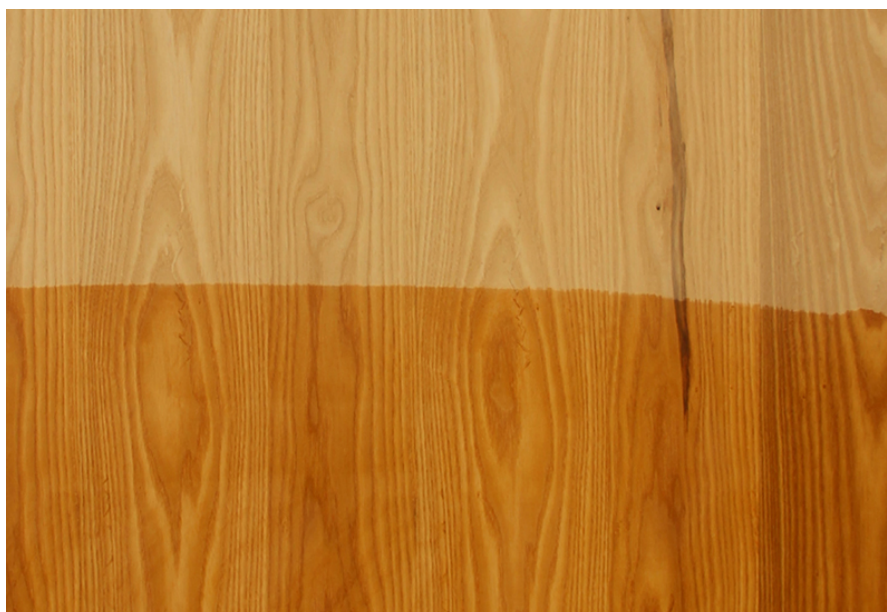

decowood[™]

PREMIUM VENEERS

NATURAL | TEAK | ENGINEERED

PRODUCT SPECIFICATIONS

decowoodveneers.com

PRODUCT SPECIFICATION

SMOKED ASH

Collection : Natural

Country of Origin : America

Category : Smoked

Sizes Available : x / x

Sub-category : Smoked Standard

Type Available : Ply / Flexi / Kraft / MDF

Product Name : Smoked Ash

Grain Pattern Available : Vertical Grain / Horizontal Grain

Species : Ash

Veneer Thickness : 0.5mm

Color Tone : Light Brown

Texture : Close Pore

Veneer Cut : Quarter & Crown

Polished/Unpolished : Unpolished

Botanical Name : Fagus Sylvatica

Nov 2016 / 30Product Specifications
decowoodveneers.com