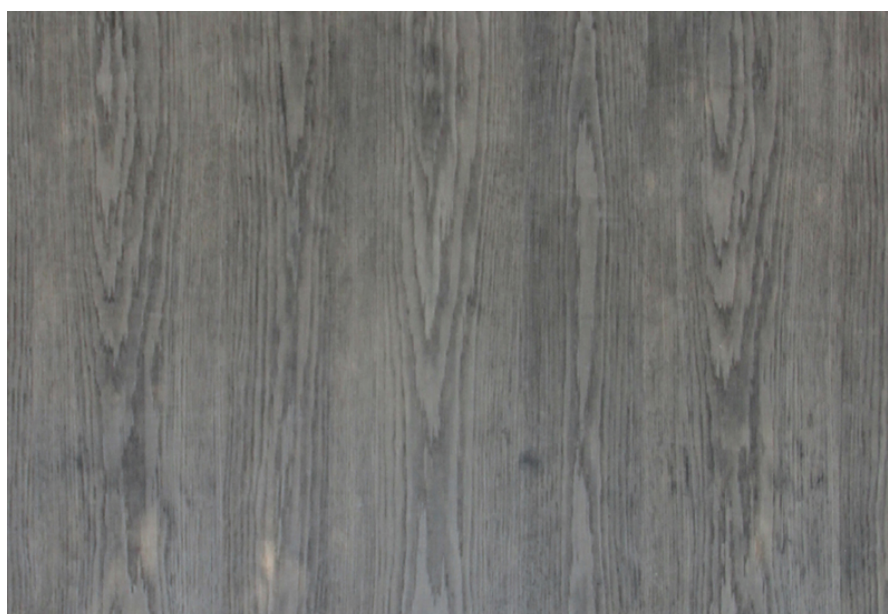

decowood[™]

PREMIUM VENEERS

NATURAL | TEAK | ENGINEERED

PRODUCT SPECIFICATIONS

PRODUCT SPECIFICATION

SILVER SPLASH ROVERE

Collection : Natural

Country of Origin : Europe

Category : Smoked

Sizes Available : x / x

Sub-category : Silver Splash

Type Available : Ply / Flexi / Kraft / MDF

Product Name : Silver Splash Rovere

Grain Pattern Available : Vertical Grain /
Horizontal Grain

Species : Oak

Veneer Thickness : 0.5mm

Color Tone : Grey/Black

Texture : Close Pore

Veneer Cut : Quarter & Crown

Polished/Unpolished : Unpolished

Botanical Name : Quercus Pedunculata

Nov 2016 / 30Product Specifications
decowoodveneers.com