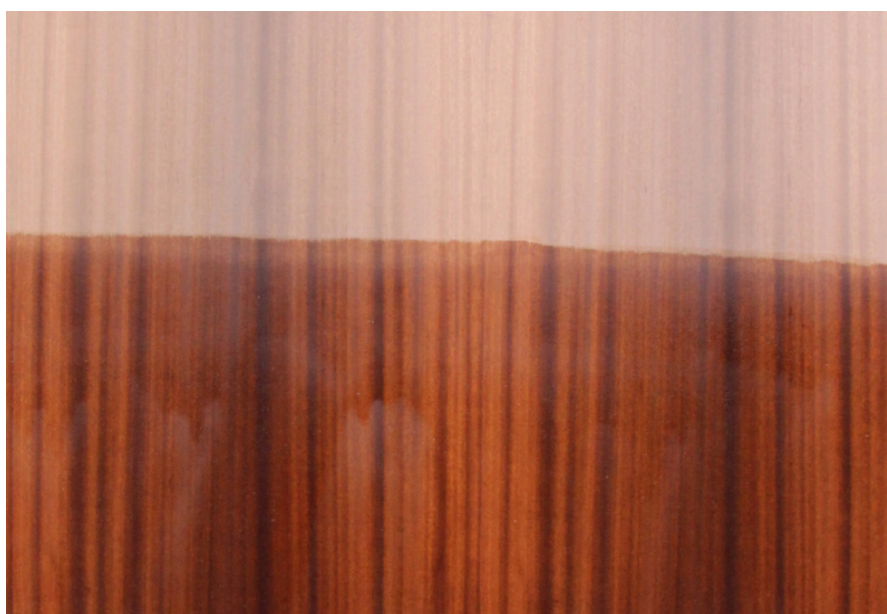

decowood[™]

PREMIUM VENEERS

NATURAL

TEAK

ENGINEERED

PRODUCT SPECIFICATIONS

decowoodveneers.com

PRODUCT SPECIFICATION

HOUDINI SAPELE

Collection : Natural

Country of Origin : Africa

Category : Smoked

Sizes Available : x / x

Sub-category : Houdini

Type Available : Ply / Flexi / Kraft / MDF

Product Name : Houdini Sapele

Grain Pattern Available : Vertical Grain /
Horizontal Grain

Species : Sapele

Veneer Thickness : 0.5mm

Color Tone : Dark Brown

Texture : Close Pore

Veneer Cut : Quarter & Crown

Polished/Unpolished : Unpolished