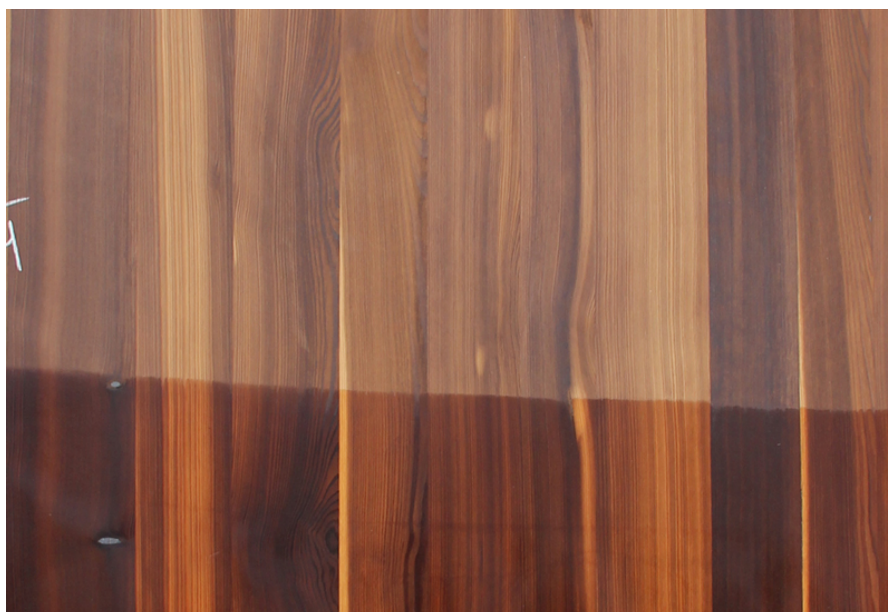

decowood[™]

PREMIUM VENEERS

NATURAL | TEAK | ENGINEERED

PRODUCT SPECIFICATIONS

PRODUCT SPECIFICATION

HOUDINI LARCH

Collection : Natural

Country of Origin : America

Category : Smoked

Sizes Available : x / x

Sub-category : Houdini

Type Available : Ply / Flexi / Kraft / MDF

Product Name : Houdini Larch

Grain Pattern Available : Vertical Grain /
Horizontal Grain

Species : Lauch

Veneer Thickness : 0.5mm

Color Tone : Dark Brown

Texture : Close Pore

Veneer Cut : Quarter & Crown

Polished/Unpolished : Unpolished

Botanical Name : Larix

Nov 2016 / 30Product Specifications
decowoodveneers.com